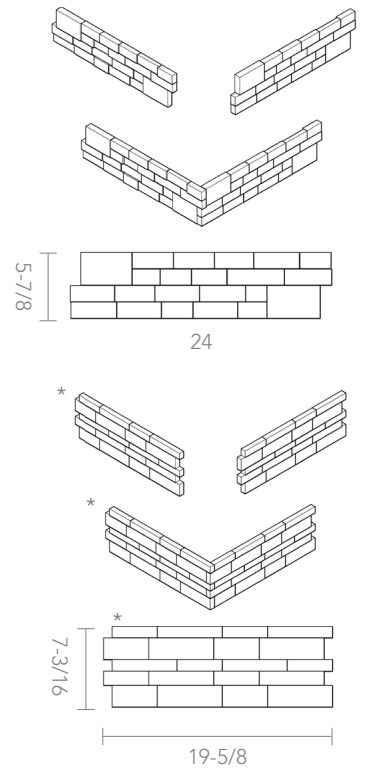

ARIZONA TILE

3D MESH MOUNT STACK

Silver Split 3D Stack Mesh Mount

PRODUCT TYPE / STOCKED COLORS / FINISHES

- Marble / *CALACATTA UMBER / Split
- Marble / *FANTASY BROWN / Honed & Split
- Marble / *HAISA BLUE / Honed & Split
- Travertine / IVORY / Honed & Split
- Travertine / IVORY/NOCE / Split
- Travertine / MARCIANO / Split
- Marble / OCEAN STORM / Split
- Travertine / SCABOS / Split
- Marble / SECIL WHITE / Split
- Travertine / SILVER / Split
- Travertine / SILVER/SECIL / Split
- Marble / SKY BLUE / Split
- Marble / SKYLINE / Split
- Marble / *SPANISH GREY / Honed & Split
- Marble / TAURUS BLACK / Split
- Marble / TERRA MARINE / Split
- Marble / TERRA NOVA / Split

Product interlocks for corners. Interlocking product is not typically grouted.

STOCKED SIZES

- *7-3/16 × 19-5/8 Mesh Sheet
- 5-7/8 × 24 Mesh Sheet

RECOMMENDED USES

- Commercial
- Residential
- Interior Wall
- Fireplaces
- **Excludes Haisa Blue Honed and Haisa Blue Split

Silver/Secil Split

Taurus Black Split

*Haisa Blue Split

Ocean Storm Split

Sky Blue Split

Terra Marine Split

Terra Nova Split

SIZE	SF/PIECE	PC/BOX	SF/BOX	SF/PALLET	QUANTITY/PALLET
5-7/8 × 24 Mesh Sheet	0.9845	6	5.907	212.66	216
*7-3/16 × 19-5/8 Mesh Sheet	0.9974	5	4.987	180	180
*7-3/16 × 19-5/8 Mesh Sheet (Calacatta UMBER Only)	1	5	5	240	240