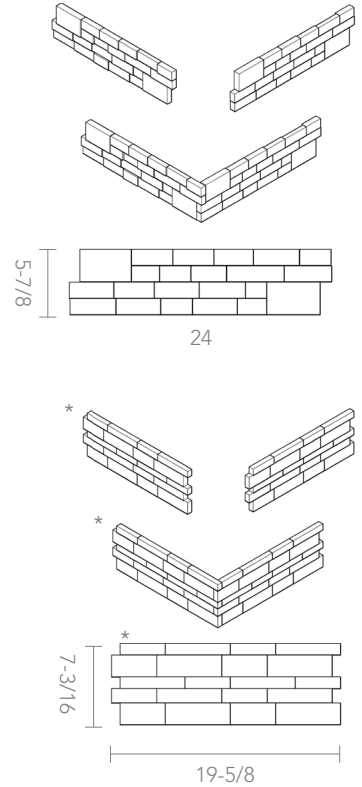

ARIZONA TILE

3D MESH MOUNT STACK

Silver Split 3D Stack Mesh Mount

PRODUCT TYPE / STOCKED COLORS / FINISHES

- Marble / *FANTASY BROWN / Honed & Split
- Travertine / IVORY / Honed & Split
- Travertine / IVORY/NOCE / Split
- Travertine / MARCIANO / Split
- Marble / OCEAN STORM / Split
- Travertine / SCABOS / Split
- Marble / SECIL WHITE / Split
- Travertine / SILVER / Split
- Travertine / SILVER/SECIL / Split
- Marble / SKY BLUE / Split
- Marble / SKYLINE / Split
- Marble / TAURUS BLACK / Split
- Marble / TERRA MARINE / Split
- Marble / TERRA NOVA / Split

Product interlocks for corners. Interlocking product is not typically grouted.

STOCKED SIZES

- *7-3/16 × 19-5/8 Mesh Sheet
- 5-7/8 × 24 Mesh Sheet

RECOMMENDED USES

- Commercial
- Residential
- Interior Wall
- **Exterior Cladding
- Fireplaces
- **Excludes Haisa Blue Honed and Haisa Blue Split

Sky Blue Split

Terra Nova Split

SIZE	SF/PIECE	PC/BOX	SF/BOX	SF/PALLET	QUANTITY/PALLET
5-7/8 × 24 Mesh Sheet	0.9845	6	5.907	212.66	216
*7-3/16 × 19-5/8 Mesh Sheet	0.9974	5	4.987	180	180

Standard packaging quantities are noted above, but variances may occur.