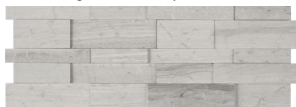

ARIZONA TILE

3D MESH MOUNT STACK

Silver Split 3D Stack Mesh Mount

PRODUCT TYPE / STOCKED COLORS / FINISHES

- Marble / *CALACATTA UMBER / Split
- Marble / *FANTASY BROWN / Honed & Split
- Marble / *HAISA BLUE / Honed & Split
- Travertine / IVORY / Honed & Split
- Travertine / IVORY/NOCE / Split
- Travertine / MARCIANO / Split
- Marble / OCEAN STORM / Split
- Travertine / SCABOS / Split
- Marble / SECIL WHITE / Split
- Travertine / SILVER / Split
- Travertine / SILVER/SECIL / Split
- Marble / SKY BLUE / Split
- Marble / SKYLINE / Split
- Marble / *SPANISH GREY / Honed & Split
- Marble / TAURUS BLACK / Split
- Marble / TERRA MARINE / Split
- Marble / TERRA NOVA / Split

STOCKED COLORS

Note: To achieve optimal appearance, mesh sheets must be staggered when installed.

*Calacatta UMBER Split

Ivory Honed

Scabos Split

Skyline Split

*Fantasy Brown Honed

Ivory Split

Secil White Split

*Spanish Grey Honed

*Fantasy Brown Split

Ivory/Noce Split

Silver Split

*Spanish Grey Split

*Haisa Blue Honed

Marciano Split

Silver/Secil Split

Taurus Black Split

*Haisa Blue Split

Ocean Storm Split

Sky Blue Split

Terra Marine Split

Terra Nova Split

SIZE	SF/PIECE	PC/BOX	SF/BOX	SF/PALLET	QUANTITY/PALLET
5-7/8 × 24 Mesh Sheet	0.9845	6	5.907	212.66	216
*7-3/16 × 19-5/8 Mesh Sheet	0.9974	5	4.987	180	180
*7-3/16 × 19-5/8 Mesh Sheet (Calacatta UMBER Only)	1	5	5	240	240