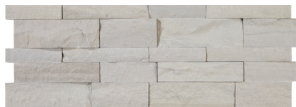

ARIZONA TILE

3D MESH MOUNT STACK

Silver Split 3D Stack Mesh Mount

PRODUCT TYPE / STOCKED COLORS / FINISHES

- Marble / *CALACATTA UMBER / Split
- Marble / *FANTASY BROWN / Honed & Split
- Marble / *HAISA BLUE / Honed & Split
- Travertine / IVORY / Honed & Split
- Travertine / IVORY/NOCE / Split
- Travertine / MARCIANO / Split
- Marble / OCEAN STORM / Split
- Travertine / SCABOS / Split
- Marble / SECIL WHITE / Split
- Travertine / SILVER / Split
- Travertine / SILVER/SECIL / Split
- Marble / SKY BLUE / Split
- Marble / SKYLINE / Split
- Marble / *SPANISH GREY / Honed & Split
- Marble / TAURUS BLACK / Split
- Marble / TERRA MARINE / Split
- Marble / TERRA NOVA / Split

STOCKED COLORS

Note: To achieve optimal appearance, mesh sheets must be staggered when installed.

*Calacatta UMBER Split

Ivory Honed

Scabos Split

Skyline Split

*Fantasy Brown Honed

Ivory Split

Secil White Split

*Spanish Grey Honed

*Fantasy Brown Split

Ivory/Noce Split

Silver Split

*Spanish Grey Split

*Haisa Blue Honed

Marciano Split

Silver/Secil Split

Taurus Black Split

*Haisa Blue Split

Ocean Storm Split

Sky Blue Split

Terra Marine Split

Terra Nova Split

SIZE	SF/PIECE	PC/BOX	SF/BOX	SF/PALLET	QUANTITY/PALLET
5-7/8 × 24 Mesh Sheet	0.9845	6	5.907	212.66	216
*7-3/16 × 19-5/8 Mesh Sheet	0.9974	5	4.987	180	180
*7-3/16 × 19-5/8 Mesh Sheet (Calacatta UMBER Only)	1	5	5	240	240