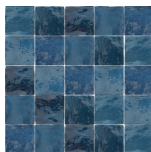

Flash Lead  
3 × 12

Flash Blush  
5 × 5

Flash Blush  
3 × 12

Flash Cool Grey  
5 × 5

Flash Cool Grey  
3 × 12

Flash Light Blue  
5 × 5

Flash Light Blue  
3 × 12

Flash Graphite  
5 × 5

Flash Graphite  
3 × 12

Flash Cobalt  
5 × 5

Flash Cobalt  
3 × 12

The Flash series is a ceramic wall tile with a gentle texture and soft glaze. Designed to emulate hand-crafted tile, Flash boasts a range of textures and slight glaze variation from piece to piece. Each of the eight colors feature a range of tonal variety. With an understated elegance, each of these details combine to create visual interest in any setting. Available in both a 5 × 5 and 3 × 12 size, this series offers many layout possibilities to add a distinctive design element to any project.