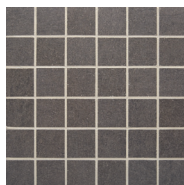

ARIZONA TILE

PAVE SERIES

Pave Moka 12 x 24

Pave Ash

Pave Ash 2 x 2

Pave Grigio

Pave Grigio 2 x 2

Pave Ivory

Pave Ivory 2 x 2

Pave Moka

Pave Moka 2 x 2

Pave Nero

Pave Nero 2 x 2

MADE IN ITALY

PRODUCT TYPE

Color Body Porcelain
Digital Print Technology

STOCKED COLORS

Pave Ash
Pave Grigio
Pave Ivory
Pave Moka
Pave Nero

STOCKED SIZES

12 x 24 x 8mm
2 x 2 x 8mm Mosaic Mesh

STOCKED TRIM

3 x 12 x 8mm SBN

RECOMMENDED USES

Commercial
Residential
Interior Floor
Interior Wall
Exterior Cladding
Fireplaces
Shower Walls
*Shower Floors
Steam Showers
Pool & Spa (waterline)
*2 x 2 Mosaic Mesh only

D.C.O.F. WET: ≥0.42

P.E.I. RATING: 4

FROSTPROOF: Yes

Pave is a color body porcelain. It provides a clean, modern look to any environment. Because this material is a porcelain product, minimal maintenance is required. When mixing sizes within a series, shade, texture and calibration differences should be expected. This series is suitable for residential and commercial applications.