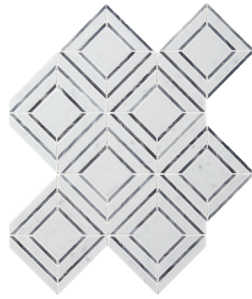

ARIZONA TILE

STONE MESH PATTERNS

Diamond Bianco

Harlow Bianco

Harlow Grigio

Harlow Nero

Hex Grigio

Hex Nero

PRODUCT TYPE

Marble

STOCKED FINISH

Polished

STOCKED COLOR/SIZES

DIAMOND BIANCO

Carrara, Bardiglio Nuvolato & Thassos

HARLOW BIANCO

Carrara (background) & Bardiglio Nuvolato

HARLOW GRIGIO

Bardiglio Nuvolato (background) & Bianco Carrara

HARLOW NERO

Negro Marquina (background) & Statuary

HEX GRIGIO

Carrara & Bardiglio Nuvolato

HEX NERO

Carrara & Negro Marquina

RECOMMENDED USES

Residential

Interior Floor

Interior Wall

Fireplaces

Shower Walls

Available in natural stone combinations, these stone mesh patterns combine the simplicity and beauty of monochromatic color schemes. A mesh backing is adhered to the back of each sheet. There will be noticeable variations in color and movement between pieces. Therefore, it is important and recommended that a range of this product be viewed before finalizing a purchase. Piece to piece variation in shade or color are inherent in all-natural stone products; therefore, when installing natural stone tile, it is recommended to mix tiles from several boxes at a time during installation to achieve the best range of color. As natural stone products, it is recommended that these be sealed to extend their longevity. When installing white marble, you must use a white thinset; using grey thinset will leave trowel lines and could stain the marble.