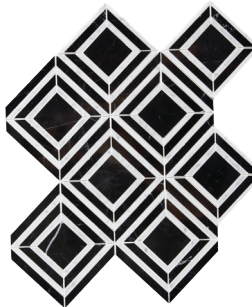

ARIZONA TILE

STONE MESH PATTERNS

Diamond Bianco

Harlow Bianco

Harlow Grigio

Harlow Nero

Hex Grigio

Hex Nero

PRODUCT TYPE

Marble

STOCKED FINISH

Polished

STOCKED COLOR/SIZES

DIAMOND BIANCO

Carrara, Bardiglio Nuvolato & Thassos

HARLOW BIANCO

Carrara (background) & Bardiglio Nuvolato

HARLOW GRIGIO

Bardiglio Nuvolato (background) & Bianco Carrara

HARLOW NERO

Negro Marquina (background) & Statuary

HEX GRIGIO

Carrara & Bardiglio Nuvolato

HEX NERO

Carrara & Negro Marquina

RECOMMENDED USES

Residential

Interior Floor

Interior Wall

Fireplaces

Shower Walls

Available in natural stone combinations, these stone mesh patterns combine the simplicity and beauty of monochromatic color schemes. A mesh backing is adhered to the back of each sheet. There will be noticeable variations in color and movement between pieces. Therefore, it is important and recommended that a range of this product be viewed before finalizing a purchase. Piece to piece variation in shade or color are inherent in all-natural stone products; therefore, when installing natural stone tile, it is recommended to mix tiles from several boxes at a time during installation to achieve the best range of color. As natural stone products, it is recommended that these be sealed to extend their longevity. When installing white marble, you must use a white thinset; using grey thinset will leave trowel lines and could stain the marble.