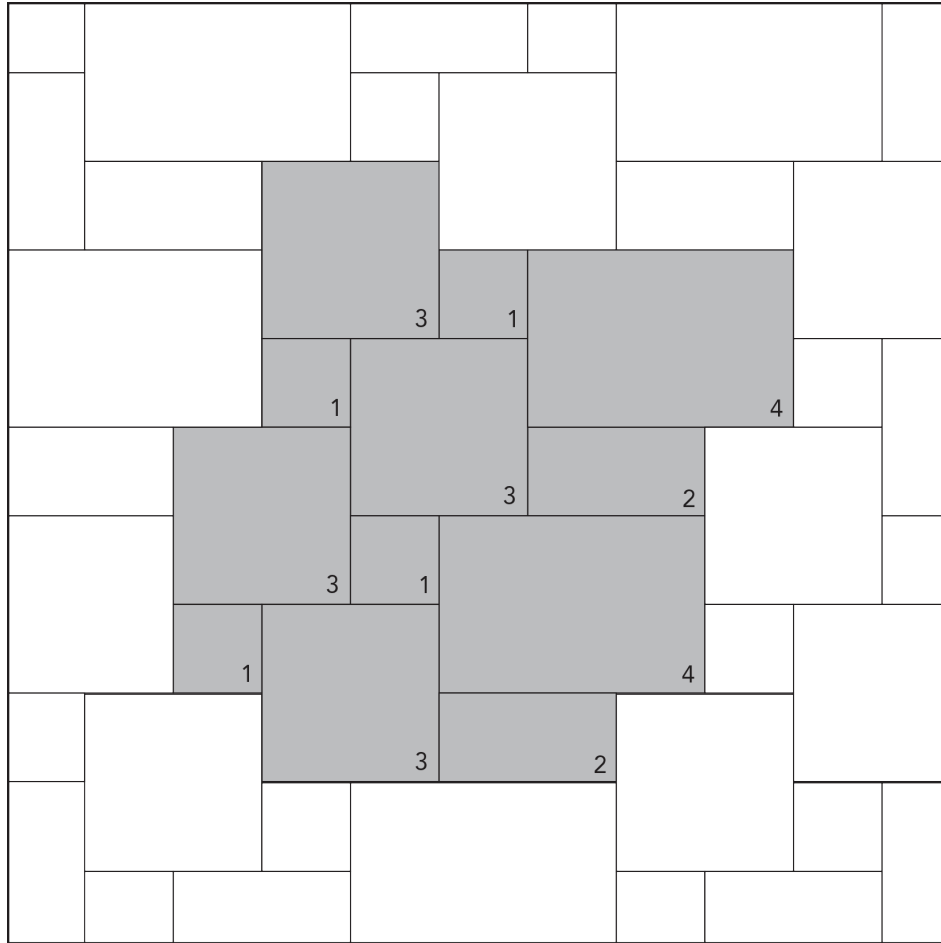

ARIZONA TILE

SALEM GREY TUMBLED LYON PATTERN

PIECE NUMBER	SIZE	PIECES/PATTERN	PERCENTAGE/PATTERN
1	8 × 8 × 3/8	4	11%
2	8 × 16 × 3/8	2	11%
3	16 × 16 × 3/8	4	44%
4	16 × 24 × 3/8	2	34%
Pattern Total	16 Square Feet per Pattern	12	100%

Standard packaging quantities for the Lyon Pattern are noted above, but variances may occur.

Please view actual stone when making your selection, as the images on this page are only representative.

When mixing sizes within a series, shade, texture and calibration differences should be expected.