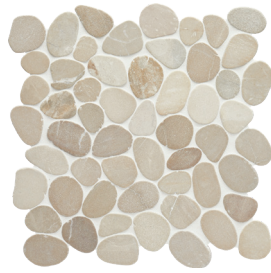

ARIZONA TILE

PEBBLE MOSAICS

Flat Pebble Cool Blend*

Flat Pebble Tan*

Flat Pebble Ivory*

Flat Pebble Warm Blend*

Flat Pebble Mica*

White Marble Flat Pebble**

These pebbles are a product of nature, therefore there can be noticeable variances between pieces, so it is important and recommended that a range of this product be viewed before finalizing a purchase. Piece to piece variation in shade or color are inherent in all natural stone products; therefore, when installing natural stone tile, it is recommended to mix tiles from several boxes at a time during installation to achieve the best range of color. A mesh backing is adhered to the back of the stone.

**When installing white stone you must use a white thinset. Using grey thinset will leave trowel lines and could stain the stone. It is recommended that this product be sealed to extend its longevity.

PRODUCT	SF/PIECE	PC/BOX	SF/BOX	UNITS/PALLET	SF/PALLET
Flat Pebble Cool Blend, Warm Blend, Tan, Ivory & Mica	1	10	10	420 sheets	420
White Marble Flat Pebble	1	11	11	63 boxes	693

Product selection varies at each location. Please contact your local Arizona Tile for product availability. Please view actual stone when making your selection, as the images on this page are only representative.