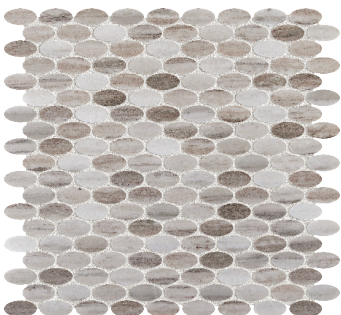

ADDITIONAL STOCKED ITEMS

Skyline Honed 4 x 16 x 3/8
Skyline Honed 12 x 24 x 3/8
Skyline Honed Pencil Liner 1/2 x 12
Skyline 3D Split 5-7/8 x 24 Mesh

STOCKED SIZES

CS-Skyline Honed Chevron Mesh
CS-Skyline Honed Ellipse Mesh
CS-Skyline Honed Feather Mesh
CS-Skyline Honed Flower Mesh
CS-Skyline Honed Herringbone Mesh 1 x 4
CS-Skyline Honed Hex 4 Inch Mesh
CS-Skyline Honed Lotus Mesh
CS-Skyline Multi Finish 2 x 2 Hex Mesh
CS-Skyline Honed Oval Mesh
CS-Skyline Honed Penny Round 3/4 Mesh
CS-Skyline Honed Picket Mesh
CS-Skyline Honed Rhomboid Mesh
CS-Skyline Honed Ribbon Mesh

CS-Skyline Honed Chevron Mesh

The Completa Series (CS) is a collection of natural stone tile, trim and mesh mount designs offered in six color collections each with 12 or more mesh mount variations. Each mosaic variation is artistically crafted with exclusive materials strategically arranged to display the material in unique and breathtaking designs. Shown here is CS-Skyline which is a warm toned marble with linear variations of cream, taupe and brown throughout. Its striking color variations add visual interest while remaining neutral enough to be used in a variety of designs. A mesh backing is adhered to the back of each decorative mesh mount product. Because this series is comprised of natural stone, there will be noticeable variations in color and movement between pieces. Therefore, it is important and recommended that a range of this product be viewed before finalizing a purchase. Piece to piece variation in shade or color are inherent in all natural stone products; therefore, when installing natural stone tile, it is recommended to mix tiles from several boxes at a time during installation to achieve the best range of color. As natural stone products, it is recommended that these be sealed to extend their longevity. When installing any of the options with white stone, you must use a white thinset. Using a grey thinset will leave trowel lines and could stain the stone.