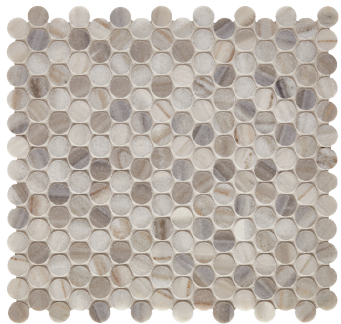

CS-Skyline Honed Chevron Mesh

The Completa Series (CS) is a collection of natural stone tile, trim and mesh mount designs offered in six color collections each with 12 or more mesh mount variations. Each mosaic variation is artistically crafted with exclusive materials strategically arranged to display the material in unique and breathtaking designs. Shown here is CS-Skyline which is a warm toned marble with linear variations of cream, taupe and brown throughout. Its striking color variations add visual interest while remaining neutral enough to be used in a variety of designs. A mesh backing is adhered to the back of each decorative mesh mount product. Because this series is comprised of natural stone, there will be noticeable variations in color and movement between pieces. Therefore, it is important and recommended that a range of this product be viewed before finalizing a purchase. Piece to piece variation in shade or color are inherent in all natural stone products; therefore, when installing natural stone tile, it is recommended to mix tiles from several boxes at a time during installation to achieve the best range of color. As natural stone products, it is recommended that these be sealed to extend their longevity. When installing any of the options with white stone, you must use a white thinset. Using a grey thinset will leave trowel lines and could stain the stone.

CS-Skyline Honed Ellipse Mesh

CS-Skyline Honed Feather Mesh

CS-Skyline Honed Flower Mesh

CS-Skyline Honed Herringbone Mesh 1 x 4

Product selection varies at each location. Please contact your local Arizona Tile for product availability. Please view actual stone when making your selection, as the images on this page are only representative.

www.arizonatile.com

ARIZONA TILE

CS-SKYLINE

CS-Skyline Honed
Hex 4 Inch Mesh

CS-Skyline Honed
Lotus Mesh

CS-Skyline Multi Finish
2 x 2 Hex Mesh

CS-Skyline Honed
Oval Mesh

CS-Skyline Honed
Penny Round 3/4 Mesh