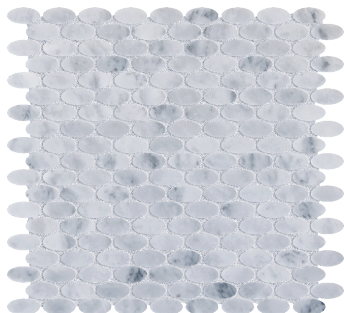

## ADDITIONAL STOCKED ITEMS

Sky Blue Honed 4 x 16 x 3/8  
Sky Blue Honed 12 x 24 x 3/8  
Sky Blue Honed Pencil Liner 1/2 x 12  
Sky Blue 3D Split 5-7/8 x 24 Mesh

## STOCKED SIZES

CS-Sky Blue Honed Chevron Mesh  
CS-Sky Blue Honed Ellipse Mesh  
CS-Sky Blue Honed Feather Mesh  
CS-Sky Blue Honed Flower Mesh  
CS-Sky Blue Honed Herringbone Mesh 1 x 4  
CS-Sky Blue Honed Hex 4 Inch Mesh  
CS-Sky Blue Honed Lotus Mesh  
CS-Sky Blue Multi Finish 2 x 2 Hex Mesh  
CS-Sky Blue Honed Picket Mesh  
CS-Sky Blue Honed Oval Mesh  
CS-Sky Blue Honed Penny Round 3/4 Mesh  
CS-Sky Blue Honed Rhomboid Mesh  
CS-Sky Blue Honed Ribbon Mesh

CS-Sky Blue Honed Chevron Mesh

The Completa Series (CS) is a collection of natural stone tile, trim and mesh mount designs offered in six color collections each with 12 or more mesh mount variations. Each mosaic variation is artistically crafted with exclusive materials strategically arranged to display the material in unique and breathtaking designs. Shown here is CS-Sky Blue which is a faint blue marble with subtle white details scattered throughout each piece. Its slight blue hue gives it a luxurious, ethereal appeal. A mesh backing is adhered to the back of each decorative mesh mount product. Because this series is comprised of natural stone, there will be noticeable variations in color and movement between pieces. Therefore, it is important and recommended that a range of this product be viewed before finalizing a purchase. Piece to piece variation in shade or color are inherent in all natural stone products; therefore, when installing natural stone tile, it is recommended to mix tiles from several boxes at a time during installation to achieve the best range of color. As natural stone products, it is recommended that these be sealed to extend their longevity. When installing any of the options with white stone, you must use a white thinset. Using a grey thinset will leave trowel lines and could stain the stone.