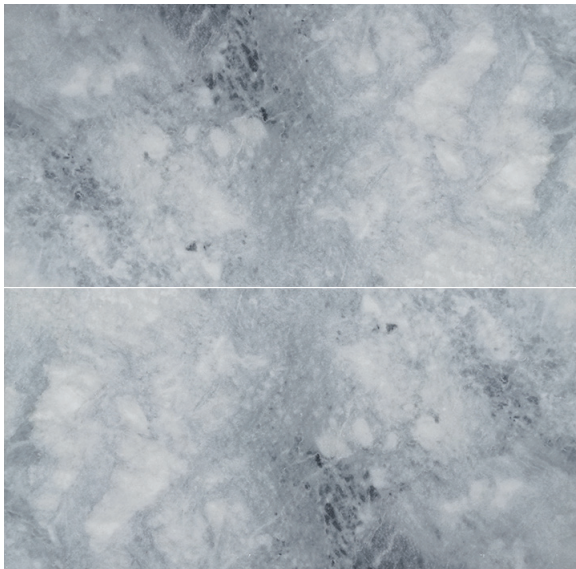

ARIZONA TILE

DEEP BLUE

4 × 16 × 3/8

12 × 24 × 3/8

PRODUCT TYPE

Marble

ORIGIN

Turkey

STOCKED FINISH

Honed

STOCKED SIZES

4 × 16 × 3/8

12 × 24 × 3/8

STOCKED TRIM

Deep Blue Honed

Pencil Liner 1/2 × 12

Deep Blue is a marble tile that is part of the Completa Series. It is a rich blue marble with very faint, white details dispersed throughout each piece. Its striking blue tone creates a bold statement in any installation. Piece to piece variation in shade or color are inherent in all natural stone products; therefore, when installing natural stone tile, it is recommended to mix tiles from several boxes at a time during installation to achieve the best range of color. When installing white marble, you must use a white thinset; using grey thinset will leave trowel lines and could stain the marble. As natural stone products, it is recommended that these be sealed to extend their longevity.