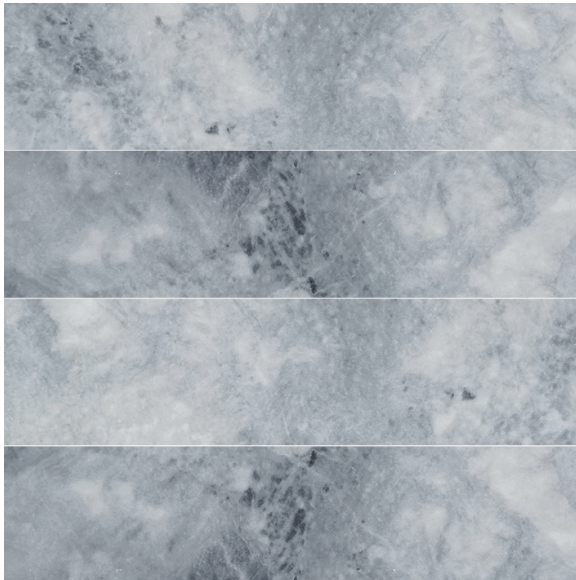

ARIZONA TILE

DEEP BLUE

4 × 16 × 3/8

12 × 24 × 3/8

PRODUCT TYPE

Marble

ORIGIN

Turkey

STOCKED FINISH

Honed

STOCKED SIZES

4 × 16 × 3/8

12 × 24 × 3/8

STOCKED TRIM

Deep Blue Honed

Pencil Liner 1/2 × 12

Deep Blue is a marble tile that is part of the Completa Series. It is a rich blue marble with very faint, white details dispersed throughout each piece. Its striking blue tone creates a bold statement in any installation. Piece to piece variation in shade or color are inherent in all natural stone products; therefore, when installing natural stone tile, it is recommended to mix tiles from several boxes at a time during installation to achieve the best range of color. When installing white marble, you must use a white thinset; using grey thinset will leave trowel lines and could stain the marble. As natural stone products, it is recommended that these be sealed to extend their longevity.