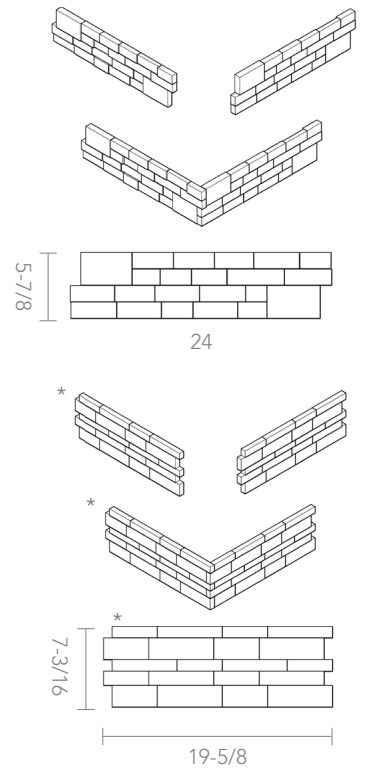

ARIZONA TILE

3D MESH MOUNT STACK

Skyline Split 3D Stack Mesh Mount

PRODUCT TYPE / STOCKED COLORS / FINISHES

- Marble / *CALACATTA UMBER / Split
- Marble / *FANTASY BROWN / Honed & Split
- Marble / *HAISA BLUE / Honed & Split
- Travertine / IVORY / Honed & Split
- Travertine / IVORY/NOCE / Split
- Travertine / MARCIANO / Split
- Marble / OCEAN STORM / Split
- Travertine / SCABOS / Split
- Marble / SECIL WHITE / Split
- Travertine / SILVER / Split
- Travertine / SILVER/SECIL / Split
- Marble / SKY BLUE / Split
- Marble / SKYLINE / Split
- Marble / *SPANISH GREY / Honed & Split
- Marble / TAURUS BLACK / Split
- Marble / TERRA MARINE / Split
- Marble / TERRA NOVA / Split

Product interlocks for corners. Interlocking product is not typically grouted.

STOCKED SIZES

- *7-3/16 × 19-5/8 Mesh Sheet
- 5-7/8 × 24 Mesh Sheet

RECOMMENDED USES

- Commercial
- Residential
- Interior Wall
- **Exterior Cladding
- Fireplaces
- **Excludes Haisa Blue Honed and Haisa Blue Split

STOCKED COLORS

Note: To achieve optimal appearance, mesh sheets must be staggered when installed.

*Calacatta UMBER Split
(1 sf/sht)

Ivory Honed
(0.9845 sf/sht)

Scabos Split
(0.9845 sf/sht)

Skyline Split
(0.9845 sf/sht)