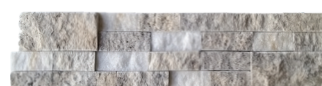

ARIZONA TILE

3D MESH MOUNT STACK

Skyline Split 3D Stack Mesh Mount

PRODUCT TYPE / STOCKED COLORS / FINISHES

- Marble / *CALACATTA UMBER / Split
- Marble / *FANTASY BROWN / Honed & Split
- Marble / *HAISA BLUE / Honed & Split
- Travertine / IVORY / Honed & Split
- Travertine / IVORY/NOCE / Split
- Travertine / MARCIANO / Split
- Marble / OCEAN STORM / Split
- Travertine / SCABOS / Split
- Marble / SECIL WHITE / Split
- Travertine / SILVER / Split
- Travertine / SILVER/SECIL / Split
- Marble / SKY BLUE / Split
- Marble / SKYLINE / Split
- Marble / *SPANISH GREY / Honed & Split
- Marble / TAURUS BLACK / Split
- Marble / TERRA MARINE / Split
- Marble / TERRA NOVA / Split

STOCKED COLORS

Note: To achieve optimal appearance, mesh sheets must be staggered when installed.

*Calacatta UMBER Split
(1 sf/sht)

Ivory Honed
(0.9845 sf/sht)

Scabos Split
(0.9845 sf/sht)

Skyline Split
(0.9845 sf/sht)

*Fantasy Brown Honed
(0.9974 sf/sht)

Ivory Split
(0.9845 sf/sht)

Secil White Split
(0.9845 sf/sht)

*Spanish Grey Honed
(0.9974 sf/sht)

*Fantasy Brown Split
(0.9974 sf/sht)

Ivory/Noce Split
(0.9845 sf/sht)

Silver Split
(0.9845 sf/sht)

*Spanish Grey Split
(0.9974 sf/sht)

*Haisa Blue Honed
(0.9974 sf/sht)

Marciano Split
(0.9845 sf/sht)

Silver/Secil Split
(0.9845 sf/sht)

Taurus Black Split
(0.9845 sf/sht)

*Haisa Blue Split
(0.9974 sf/sht)

Ocean Storm Split
(0.9845 sf/sht)