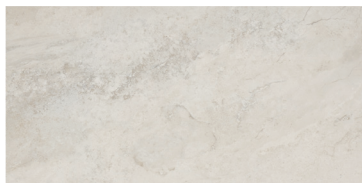

Trav Ivory Matte