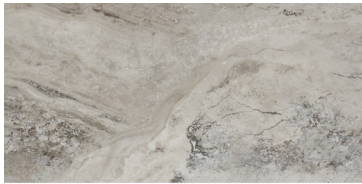

D.C.O.F. WET: ≥0.42

P.E.I. RATING:

FROSTPROOF: yes

Trav Grey Matte

2 × 2 Mosaic Mesh

Trav series is a rectified glazed porcelain with the beautiful look of natural stone travertine. Because this material is a porcelain product, minimal maintenance is required.