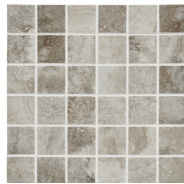

ARIZONA TILE

TRAV SERIES

Trav Sand Matte

PRODUCT TYPE

Rectified Glazed Porcelain
Digital Print Technology

STOCKED COLORS

Trav Grey Matte
Trav Ivory Matte
Trav Sand Matte

STOCKED SIZES

D.C.O.F. WET: ≥0.42

P.E.I. RATING:

FROSTPROOF: yes

Trav Grey Matte

2 × 2 Mosaic Mesh

Trav series is a rectified glazed porcelain with the beautiful look of natural stone travertine. Because this material is a porcelain product, minimal maintenance is required.