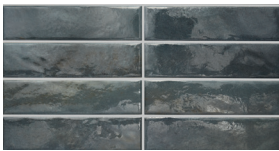

ARIZONA TILE

GLAM SERIES

Glam White Glossy

Glam White Matte

Glam Beige Glossy

Glam Beige Matte

Glam Taupe Glossy

Glam Taupe Matte

Glam Sage Glossy

Glam Sage Matte

Glam Green Glossy

Glam Green Matte

Glam Blue Glossy

Glam Blue Matte

Glam Black Glossy

Glam Black Matte

MADE IN ITALY

PRODUCT TYPE

Glazed Porcelain

STOCKED COLORS

Glam Beige
Glam Black
Glam Blue
Glam Green
Glam Taupe
Glam Sage
Glam White

STOCKED FINISHES

Glossy
Matte

STOCKED SIZE

2-1/4 x 9-1/2

STOCKED TRIM

1/2 x 9-1/2 Pencil Bullnose

RECOMMENDED USES

Commercial
Residential
Interior Wall
Exterior Cladding
Fireplaces
Shower Walls
Steam Showers
Pool & Spa

Glam Sage Matte

The Glam series is an Italian made glazed porcelain tile offered in glossy and matte finishes. It has a slight undulating texture and a glaze with organic variations. The rectangular shape offers numerous pattern installation options. The color palette of Glam features Sage, Green and Blue plus a few neutrals that are very versatile in both traditional as well as modern installations. Surely you will find that the Glam series is a wonderful addition to your next project. Please note that due to this being a pressed tile, there can be size and calibration differences between the two finishes. Also a pencil bullnose trim piece is available and adds flexibility in application.