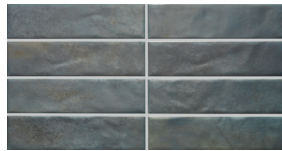

ARIZONA TILE

GLAM SERIES

Glam White Glossy

Glam White Matte

Glam Beige Glossy

Glam Beige Matte

Glam Taupe Glossy

Glam Taupe Matte

Glam Sage Glossy

Glam Sage Matte

Glam Green Glossy

Glam Green Matte

Glam Blue Glossy

Glam Blue Matte

Glam Black Glossy

Glam Black Matte

MADE IN ITALY

PRODUCT TYPE

Glazed Porcelain

STOCKED COLORS

Glam Beige
Glam Black
Glam Blue
Glam Green
Glam Taupe
Glam Sage
Glam White

STOCKED FINISHES

Glossy
Matte

STOCKED SIZE

2-1/4 x 9-1/2

STOCKED TRIM

1/2 x 9-1/2 Pencil Bullnose

RECOMMENDED USES

Commercial
Residential
Interior Wall
Exterior Cladding
Fireplaces
Shower Walls
Steam Showers
Pool & Spa

Glam Sage Matte

The Glam series is an Italian made glazed porcelain tile offered in glossy and matte finishes. It has a slight undulating texture and a glaze with organic variations. The rectangular shape offers numerous pattern installation options. The color palette of Glam features Sage, Green and Blue plus a few neutrals that are very versatile in both traditional as well as modern installations. Surely you will find that the Glam series is a wonderful addition to your next project. Please note that due to this being a pressed tile, there can be size and calibration differences between the two finishes. Also a pencil bullnose trim piece is available and adds flexibility in application.