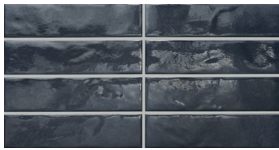

ARIZONA TILE

GLAM SERIES

Glam White Glossy

Glam White Matte

Glam Beige Glossy

Glam Beige Matte

Glam Taupe Glossy

Glam Taupe Matte

Glam Sage Glossy

Glam Sage Matte

Glam Green Glossy

Glam Green Matte

Glam Blue Glossy

Glam Blue Matte

Glam Black Glossy

Glam Black Matte

MADE IN ITALY

PRODUCT TYPE

Glazed Porcelain

STOCKED COLORS

Glam Beige
Glam Black
Glam Blue
Glam Green
Glam Taupe
Glam Sage
Glam White

STOCKED FINISHES

Glossy
Matte

STOCKED SIZE

2-1/4 x 9-1/2

STOCKED TRIM

1/2 x 9-1/2 Pencil Bullnose

RECOMMENDED USES

Commercial
Residential
Interior Wall
Exterior Cladding
Fireplaces
Shower Walls
Steam Showers
Pool & Spa

Glam Sage Matte

The Glam series is an Italian made glazed porcelain tile offered in glossy and matte finishes. It has a slight undulating texture and a glaze with organic variations. The rectangular shape offers numerous pattern installation options. The color palette of Glam features Sage, Green and Blue plus a few neutrals that are very versatile in both traditional as well as modern installations. Surely you will find that the Glam series is a wonderful addition to your next project. Please note that due to this being a pressed tile, there can be size and calibration differences between the two finishes. Also a pencil bullnose trim piece is available and adds flexibility in application.