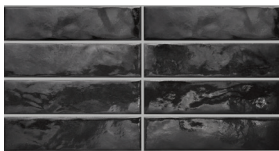

ARIZONA TILE

GLAM SERIES

Glam White Glossy

Glam White Matte

Glam Beige Glossy

Glam Beige Matte

Glam Taupe Glossy

Glam Taupe Matte

Glam Sage Glossy

Glam Sage Matte

Glam Green Glossy

Glam Green Matte

Glam Blue Glossy

Glam Blue Matte

Glam Black Glossy

Glam Black Matte

MADE IN ITALY

PRODUCT TYPE

Glazed Porcelain

STOCKED COLORS

Glam Beige
Glam Black
Glam Blue
Glam Green
Glam Taupe
Glam Sage
Glam White

STOCKED FINISHES

Glossy
Matte

STOCKED SIZE

2-1/4 x 9-1/2

STOCKED TRIM

1/2 x 9-1/2 Pencil Bullnose

RECOMMENDED USES

Commercial
Residential
Interior Wall
Exterior Cladding
Fireplaces
Shower Walls
Steam Showers
Pool & Spa

Glam Sage Matte

The Glam series is an Italian made glazed porcelain tile offered in glossy and matte finishes. It has a slight undulating texture and a glaze with organic variations. The rectangular shape offers numerous pattern installation options. The color palette of Glam features Sage, Green and Blue plus a few neutrals that are very versatile in both traditional as well as modern installations. Surely you will find that the Glam series is a wonderful addition to your next project. Please note that due to this being a pressed tile, there can be size and calibration differences between the two finishes. Also a pencil bullnose trim piece is available and adds flexibility in application.