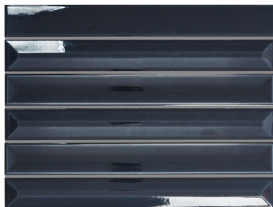

ARIZONA TILE

GEM SERIES

Gem Verde Fluted

Gem Bianco Fluted

Gem Salvia Fluted

Gem Cotto Fluted

Gem Tabacco Fluted

Gem Grigio Fluted

Gem Verde Fluted

Gem Notte Fluted

Gem Vino Fluted

PRODUCT TYPE

Glazed Ceramic

STOCKED COLORS

Gem Bianco Fluted
 Gem Cotto Fluted
 Gem Grigio Fluted
 Gem Notte Fluted
 Gem Salvia Fluted
 Gem Tabacco Fluted
 Gem Verde Fluted
 Gem Vino Fluted

STOCKED SIZE

2 × 16 Mesh

STOCKED TRIM

½ × 8 Pencil Bullnose

RECOMMENDED USES

Commercial
 Residential
 Interior Wall
 Exterior Cladding
 Fireplaces
 Shower Walls
 Steam Showers
 Pool & Spa

DYNAMIC C.O.F. WET: N/A

P.E.I. RATING: N/A

FROSTPROOF: Yes

**PRODUCT CONTAINS
 >22%PRE-CONSUMER
 RECYCLED CONTENT**

The Gem series is a glazed ceramic wall tile with a unique and delightful dimensional element. Each sheet of six 2 × 16 tiles combines a random assortment of fluted (convex, concave) and flat tiles, attached to a mesh back for easy installation. The random assortment of each sheet will give your overall installation a more random organic appearance. The colorways are available in cool tones, warm tones as well as Bianco and Grigio for your neutral palette needs. A pencil bullnose trim piece is available and adds flexibility in application.