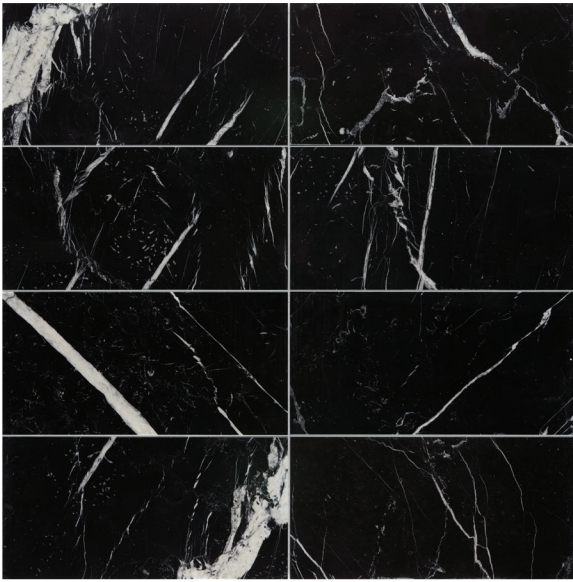

ARIZONA TILE

NEGRO MARQUINA

12 × 24 × 3/8

12 × 24 × 3/8

PRODUCT TYPE

Marble

ORIGIN

Spain

STOCKED FINISH

Polished

STOCKED SIZE

12 × 24 × 3/8

STOCKED SLAB

3/4" (2cm slab)

RECOMMENDED USES

Commercial
Residential
Interior Floor
Interior Wall
Fireplaces
Shower Walls

Negro Marquina is a marble quarried from a bedrock quarry in the Basque Country located in the western Pyrenees on the border between France and Spain. This distinctive black marble will have varying amounts of white veins on each shipment. The small white spots in the slab are fossils and shells.