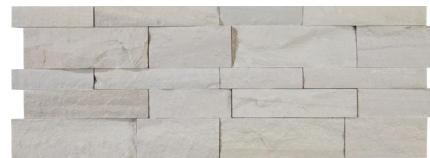

Haisa Blue Honed, quarried from a bedrock quarry, is a cool grey toned marble with a honed finish. It is a softer stone, and may be susceptible to scratching or abrasion.

Piece to piece variation in shade or color are inherent in all-natural stone products; therefore, when installing natural stone tile, it is recommended to mix tiles from several boxes at a time during installation to achieve the best range of color. As a natural stone product it is recommended that it be sealed to extend its longevity and it is also recommended that the stone be sealed before grouting.