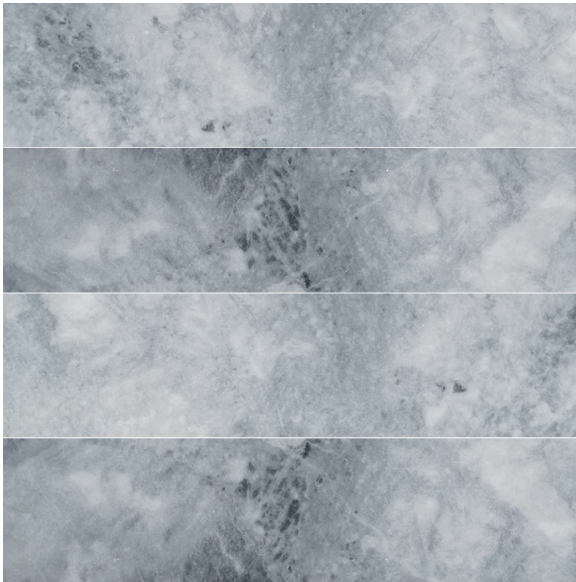

ARIZONA TILE

DEEP BLUE

Honed 4 × 16 × 3/8

Honed 12 × 24 × 3/8

PRODUCT TYPE

Marble

ORIGIN

Turkey

STOCKED FINISH

Honed

STOCKED SIZES

4 × 16 × 3/8

12 × 24 × 3/8

STOCKED TRIM

Deep Blue Honed

Pencil Liner 1/2 × 12

Deep Blue is a marble tile that is part of the Completa Series (CS). It is a rich blue marble with very faint, white details dispersed throughout each piece. Its striking blue tone creates a bold statement in any installation. Because this series is comprised of natural stone, there will be noticeable variations in color and movement between pieces. Therefore, it is important and recommended that a range of this product be viewed before finalizing a purchase. Piece to piece variation in shade or color are inherent in all natural stone products; therefore, when installing natural stone tile, it is recommended to mix tiles from several boxes at a time during installation to achieve the best range of color. When installing white marble, you must use a white thinset; using grey thinset will leave trowel lines and could stain the marble. As natural stone products, it is recommended that these be sealed to extend their longevity.