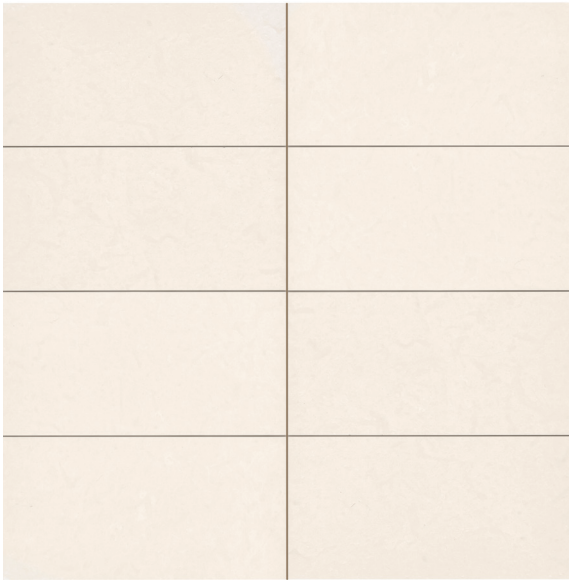

ARIZONA TILE

CLOUDY LIMESTONE

Brushed 12 × 24

Honed 12 × 24

Brushed 18 × 36

Honed 18 × 36

PRODUCT TYPE

Limestone

ORIGIN

Turkey

STOCKED FINISHES

Brushed

Honed

STOCKED SIZES

12 × 24 × ½

18 × 36 × ½

Cloudy Limestone is quarried in Finike, Turkey which is a city on the coast of the Mediterranean in South Turkey. It is very dense, making it suitable for interior and exterior applications. This is a sedimentary stone that is formed in shallow seas and is composed mainly of calcite calcium carbonate. One of the unique characteristics of this limestone is the existence of some small shells and fossils that may appear throughout the tile.