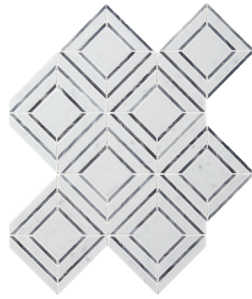

Diamond Bianco

Harlow Bianco

Harlow Grigio

Harlow Nero

Hex Grigio

Hex Nero

## RECOMMENDED USES

Residential

Interior Floor

Interior Wall

Fireplaces

Shower Walls

Available in natural stone combinations, these Stone Mesh Patterns combine the simplicity and beauty of monochromatic color schemes. A mesh backing is adhered to the back of each sheet. There will be noticeable variations in color and movement between pieces. Therefore, it is important and recommended that a range of this product be viewed before finalizing a purchase.