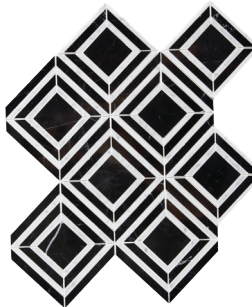

Diamond Bianco

Harlow Bianco

Harlow Grigio

Harlow Nero

Hex Grigio

Hex Nero

## STOCKED COLORS

DIAMOND BIANCO

Carrara, Bardiglio Nuvolato & Thassos

HARLOW BIANCO

Carrara & Bardiglio Nuvolato

HARLOW GRIGIO

Bardiglio Nuvolato & Bianco Carrara

HARLOW NERO

## RECOMMENDED USES

Residential

Interior Floor

Interior Wall

Fireplaces

Shower Walls

Available in natural stone combinations, these Stone Mesh Patterns combine the simplicity and beauty of monochromatic color schemes. A mesh backing is adhered to the back of each sheet. There will be noticeable variations in color and movement between pieces. Therefore, it is important and recommended that a range of this product be viewed before finalizing a purchase.

SIZE	SF/PIECE	PC/BOX	SF/BOX	UNIT/PALLET	SF/PALLET
Diamond Bianco	1.1	5	5.5	360	396
Harlow Bianco	1.2	5	6	360	432
Harlow Grigio	1.2	5	6	360	432
Harlow Nero	1.2	5	6	360	432
Hex Grigio	0.82	5	4.1	400	328
Hex Nero	0.82	5	4.1	400	328