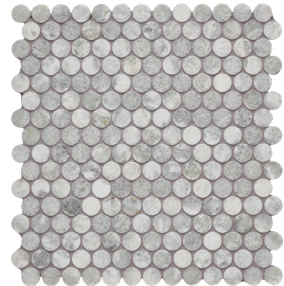

# ARIZONA TILE

# JADE

Split 4 × 16

Satin 12 × 24

Satin 8" Hex  
(0.3849 sf/pc)

Multi Finish Modella Mesh  
(0.9802 sf/sheet)

Honed Large Chevron  
Mesh (0.5380 sf/sheet)

Honed Penny Round  $\frac{3}{4}$   
Mesh (0.8610 sf/sheet)

## STOCKED TRIM

$\frac{1}{2}$  × 12 Pencil Liner (H)

Jade is a marble with a blend of sage green, cream and grey. Jade products are available in various finishes, the 12 × 24 and 8" Hex are Satin finish, the Large Chevron Mesh and Penny Round  $\frac{3}{4}$  Mesh is Honed, the Multi Finish Modella Mesh mixes honed and textured surfaces and the Split 4 × 16 has a 3D texture and is a wall only install item. Please note, while the Jade can be installed on exterior surfaces, do not install in freeze/thaw conditions. This product will change from shipment to shipment; therefore, customer approval is required.