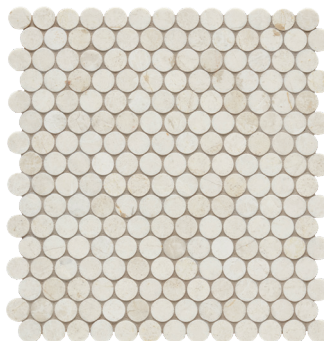

CS-Terra Nova Honed
Penny Round 3/4 Mesh
(0.861 sf/sht)