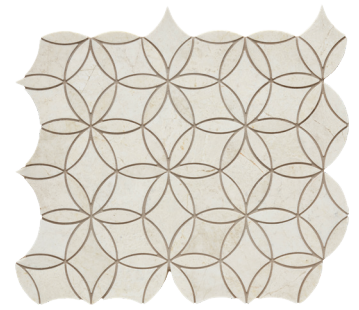

ARIZONA TILE

CS-TERRA NOVA

CS-Terra Nova Honed Flower Mesh

The Completa Series (CS) is a collection of natural stone tile, trim and mesh mount designs offered in five color collections each with 12 or more mesh mount variations. Each mosaic variation is artistically crafted with exclusive materials strategically arranged to display the material in unique and breathtaking designs. Shown here is CS-Terra Nova which is a neutral toned, cream marble with subtle organic details throughout. Its clean yet rich organic details make it neutral enough to be used in a variety of installations. A mesh backing is adhered to the back of each decorative mesh mount product. Because this series is comprised of natural stone, there will be noticeable variations in color and movement between pieces. Therefore, it is important and recommended that a range of this product be viewed before finalizing a purchase. Piece to piece variation in shade or color are inherent in all natural stone products; therefore, when installing natural stone tile, it is recommended to mix tiles from several boxes at a time during installation to achieve the best range of color. As natural stone products, it is recommended that these be sealed to extend their longevity. When installing any of the options with white stone, you must use a white thinset. Using a grey thinset will leave trowel lines and could stain the stone.

ARIZONA TILE

CS-TERRA NOVA

CS-Terra Nova Honed
Chevron Mesh
(0.7876 sf/sht)

CS-Terra Nova Honed
Ellipse Mesh
(0.942 sf/sht)

CS-Terra Nova Honed
Feather Mesh
(0.639 sf/sht)

CS-Terra Nova Honed
Flower Mesh
(1.076 sf/sht)

CS-Terra Nova Honed
Herringbone Mesh 1 x 4
(0.8581 sf/sht)

CS-Terra Nova Honed
Hex 4 Inch Mesh
(0.5595 sf/sht)

CS-Terra Nova Honed
Lotus Mesh
(0.7548 sf/sht)

CS-Terra Nova Multi Finish
2 x 2 Hex Mesh
(0.975 sf/sht)