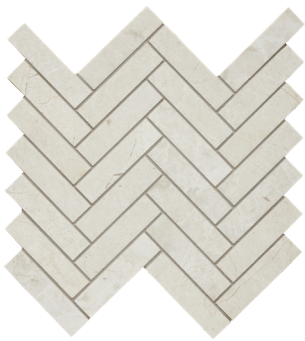

ARIZONA TILE

CS-TERRA NOVA

CS-Terra Nova Honed Flower Mesh

The Completa Series (CS) is a collection of natural stone tile, trim and mesh mount designs offered in five color collections each with 12 or more mesh mount variations. Each mosaic variation is artistically crafted with exclusive materials strategically arranged to display the material in unique and breathtaking designs. Shown here is CS-Terra Nova which is a neutral toned, cream marble with subtle organic details throughout. Its clean yet rich organic details make it neutral enough to be used in a variety of installations. A mesh backing is adhered to the back of each decorative mesh mount product. Because this series is comprised of natural stone, there will be noticeable variations in color and movement between pieces. Therefore, it is important and recommended that a range of this product be viewed before finalizing a purchase. Piece to piece variation in shade or color are inherent in all natural stone products; therefore, when installing natural stone tile, it is recommended to mix tiles from several boxes at a time during installation to achieve the best range of color. As natural stone products, it is recommended that these be sealed to extend their longevity. When installing any of the options with white stone, you must use a white thinset. Using a grey thinset will leave trowel lines and could stain the stone.

ARIZONA TILE

CS-TERRA NOVA

CS-Terra Nova Honed
Chevron Mesh
(0.7876 sf/sht)

CS-Terra Nova Honed
Ellipse Mesh
(0.942 sf/sht)

CS-Terra Nova Honed
Feather Mesh
(0.639 sf/sht)

CS-Terra Nova Honed
Flower Mesh
(1.076 sf/sht)

CS-Terra Nova Honed
Herringbone Mesh 1 x 4
(0.8581 sf/sht)

CS-Terra Nova Honed
Hex 4 Inch Mesh
(0.5595 sf/sht)

CS-Terra Nova Honed
Lotus Mesh
(0.7548 sf/sht)

CS-Terra Nova Multi Finish
2 x 2 Hex Mesh
(0.975 sf/sht)