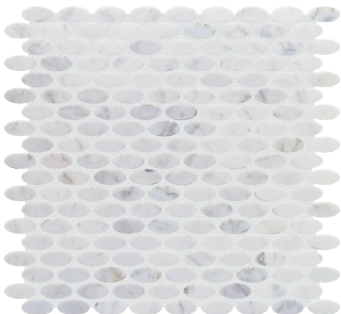

CS-Bianco Venatino Honed
Ellipse Mesh