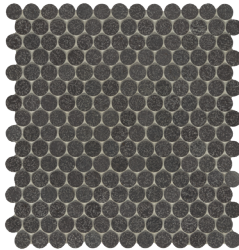

# ARIZONA TILE

# BASALT

Basalt Honed 4 × 16

Basalt Honed 12 × 24

Basalt Honed 1 × 4  
Herringbone Mesh

Basalt Honed  
2 × 2 Hex Mesh

Basalt Honed 8" Hex

Basalt Honed  
Penny Round 3/4 Mesh

Basalt Honed  
Picket Mesh

Basalt Honed Large  
Rhomboid Mesh