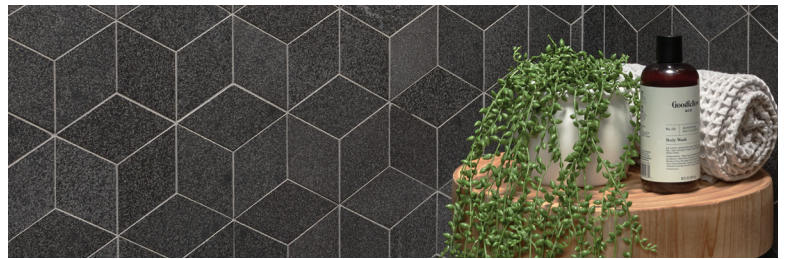

## RECOMMENDED USES

Commercial

Residential

Interior Floor

Exterior Floor

Interior Wall

Exterior Cladding

Fireplaces

Shower Floors

Shower Walls

Pool & Spa

Basalt, a dark and fine-grained igneous rock, is formed when liquid magma from volcanoes cools to form solid rock. The Basalt is offered in a honed finish which is highly desirable and very versatile for a variety of spaces and applications. As a natural stone product, it is recommended that this be sealed to extend its longevity. Because this Basalt is very porous a sealer or grout release must be used before grouting. Miracle Sealants Porous Plus sealer is what we recommend be applied 24 hours before grouting. This will make grouting easier and the clean up faster. There can be noticeable variances between pieces, so it is important and recommended that a range of this product be viewed before finalizing a purchase.