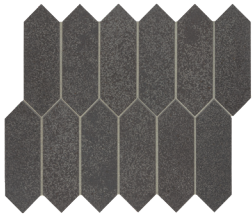

# ARIZONA TILE

# BASALT

Basalt Honed 4 × 16

Basalt Honed 12 × 24

Basalt Honed 1 × 4  
Herringbone Mesh

Basalt Honed  
2 × 2 Hex Mesh

Basalt Honed 8" Hex

Basalt Honed  
Penny Round 3/4 Mesh

Basalt Honed  
Picket Mesh

Basalt Honed Large  
Rhomboid Mesh