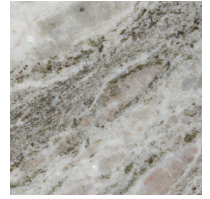

ARIZONA TILE

FANTASY BROWN

PRODUCT TYPE

Marble

ORIGIN

India

STOCKED FINISH

Polished

STOCKED SIZES

3/4" (2cm slab)

1-1/4" (3cm slab)

Fantasy Brown is a marble from northern India. Fantasy Brown is such a hard marble, that it needs to be cut using a granite gang saw instead of a marble gang saw. Due to its hardness, it is well suited for kitchen countertop use. The diagonal movement in this marble, the brown veining, plus the off-setting cream and white tones give this material a dramatic look. It is a common characteristic for this stone to have voids in the raw material. Before the stone reaches the polishing stages, these voids are filled with a polyester resin. Depending on how deep each void is, the resin may shrink as it dries, which will leave the surface of the filled area slightly lower than the rest. This does not affect the durability, maintenance or beauty of the stone. Due to the qualities of the stone, the slabs are book-matched, meaning slab one and slab two will be cut and brushed to create a mirror image of each other. These are then kept in sequence, which allows for a consistent flow in pattern. A mesh backing is adhered to the back of the stone to ensure safety while handling and fabricating the slab. As a natural stone product, it is recommended that this be sealed to extend its longevity.