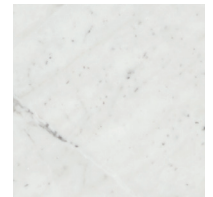

ARIZONA TILE

CARRARA EXTRA

**PRODUCT TYPE**

Marble

ORIGIN

Carrara, Italy

STOCKED FINISH

Polished

3/4" (2cm slab)

Carrara Extra is quarried from a bedrock quarry in Carrara, Italy. It will have a whiter background than Bianco Carrara, which is available at a lower cost. In white marbles, as the background gets whiter and has fewer veins, the cost increases. For instance, Due to the white background of Bianco Venatino, it is higher in cost than Carrara Extra. It is common to have some small pits in the Italian white marbles. The factories fill the pits with polyester resin, but during the processing and polishing of the slabs, some pits may re-open. Due to the qualities of the stone, the slabs are book-matched; meaning slab one and slab two will be cut and polished to create a mirror image of each other. These are then kept in sequence, which allows for a consistent flow in pattern. As a natural stone product, it is recommended that this be sealed to extend its longevity.