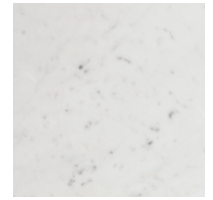

ARIZONA TILE

CARRARA EXTRA

**PRODUCT TYPE**

Marble

ORIGIN

Carrara, Italy

STOCKED FINISH

Polished

3/4" (2cm slab)

Carrara Extra is quarried from a bedrock quarry in Carrara, Italy. It will have a whiter background than Bianco Carrara, which is available at a lower cost. In white marbles, as the background gets whiter and has fewer veins, the cost increases. For instance, Due to the white background of Bianco Venatino, it is higher in cost than Carrara Extra. It is common to have some small pits in the Italian white marbles. The factories fill the pits with polyester resin, but during the processing and polishing of the slabs, some pits may re-open. Due to the qualities of the stone, the slabs are book-matched; meaning slab one and slab two will be cut and polished to create a mirror image of each other. These are then kept in sequence, which allows for a consistent flow in pattern. As a natural stone product, it is recommended that this be sealed to extend its longevity.