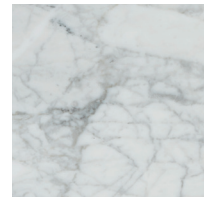

ARIZONA TILE

ARABESCATO BELGIA

PRODUCT TYPE

Marble

ORIGIN

Carrara, Italy

STOCKED FINISH

Polished

GEOLOGICAL ERA

Jurassic
(144-206 million years ago)

STOCKED SIZES

3/4" (2cm slab)

RECOMMENDED USES

- Commercial
- Residential
- Interior Wall
- Countertops
- Fireplaces
- Shower Walls

Arabescato Belgia is quarried from a bedrock quarry in Carrara, Italy and is one of the many white marbles produced in this area. However, during the winter months, many of the quarries are shut down for a period of time because of the harsh conditions of snow and ice. This white marble is from the Belgia Quarry thus the name, Arabescato Belgia. It is somewhat limited in its availability since it comes from a smaller selection of the blocks within the quarry. The veining movement and background tone will change from shipment to shipment. Due to the qualities of the stone, the slabs are book-matched; meaning slab one and slab two will be cut and polished to create a mirror image of each other. These are then kept in sequence, which allows for a consistent flow in pattern. As a natural stone product, it is recommended that it be sealed to extend its longevity.