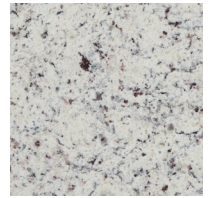

ARIZONA TILE

DALLAS WHITE

PRODUCT TYPE

Granite

ORIGIN

Brazil

STOCKED FINISH

Polished

RECOMMENDED USES

Commercial

Residential

Interior Countertops

Interior Wall

Fireplaces

Shower Walls

Dallas White is quarried from a bedrock quarry in Brazil. This white granite will have slight veining or consolidation of the dark crystals within these slabs. It is also possible to have some small oxidation spots on some slabs. Dallas White is one of the few granites which does not require a face resin due to its tight grain structure. As a natural stone product, it is recommended that it be sealed to extend its longevity.

STOCKED SIZES

3/4" (2cm slab)

1-1/4" (3cm slab)