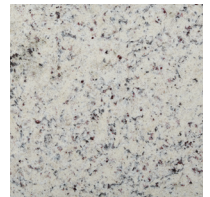

ARIZONA TILE

DALLAS WHITE

PRODUCT TYPE

Granite

ORIGIN

Brazil

STOCKED FINISH

Polished

RECOMMENDED USES

Commercial

Residential

Interior Countertops

Interior Wall

Fireplaces

Shower Walls

Dallas White is quarried from a bedrock quarry in Brazil. This white granite will have slight veining or consolidation of the dark crystals within these slabs. It is also possible to have some small oxidation spots on some slabs. Dallas White is one of the few granites which does not require a face resin due to its tight grain structure. As a natural stone product, it is recommended that it be sealed to extend its longevity.

STOCKED SIZES

3/4" (2cm slab)

1-1/4" (3cm slab)