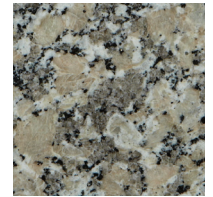

ARIZONA TILE

BARCELONA

PRODUCT TYPE

Granite

ORIGIN

Spain

STOCKED FINISH

Polished

STOCKED SIZES

3/4" (2cm slab)

1-1/4" (3cm slab)

Barcelona is quarried from a bedrock quarry in Vigo, Spain. This granite is quarried in large blocks with a consistent structure and is abundantly available, thus making it ideal for large projects. It is a coarse-grain granite that remains consistent from shipment to shipment. Black spots ranging from the size of a dime, to the size of a fifty cent piece, will be present in this granite. During the polishing process, an epoxy resin is applied to the surface of the stone to fill in any natural pits, cracks or fissures that may exist. This does not affect the durability, maintenance or beauty of the stone. It is possible for some of the more minute pits that are too small to effectively hold the resin, to reopen during other finishing stages. However, this will not detract from the overall quality or appearance of the stone. As a natural stone product, it is recommended that this be sealed to extend its longevity.