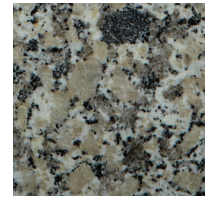

ARIZONA TILE

BARCELONA

PRODUCT TYPE

Granite

ORIGIN

Spain

STOCKED FINISH

Polished

STOCKED SIZES

3/4" (2cm slab)

1-1/4" (3cm slab)

Barcelona is quarried from a bedrock quarry in Vigo, Spain. This granite is quarried in large blocks with a consistent structure and is abundantly available, thus making it ideal for large projects. It is a coarse-grain granite that remains consistent from shipment to shipment. Black spots ranging from the size of a dime, to the size of a fifty cent piece, will be present in this granite. During the polishing process, an epoxy resin is applied to the surface of the stone to fill in any natural pits, cracks or fissures that may exist. This does not affect the durability, maintenance or beauty of the stone. It is possible for some of the more minute pits that are too small to effectively hold the resin, to reopen during other finishing stages. However, this will not detract from the overall quality or appearance of the stone. As a natural stone product, it is recommended that this be sealed to extend its longevity.