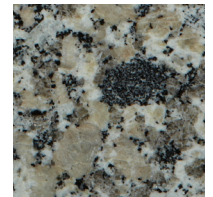

ARIZONA TILE

BARCELONA

PRODUCT TYPE

Granite

ORIGIN

Spain

STOCKED FINISH

Polished

STOCKED SIZES

3/4" (2cm slab)

1-1/4" (3cm slab)

Barcelona is quarried from a bedrock quarry in Vigo, Spain. This granite is quarried in large blocks with a consistent structure and is abundantly available, thus making it ideal for large projects. It is a coarse-grain granite that remains consistent from shipment to shipment. Black spots ranging from the size of a dime, to the size of a fifty cent piece, will be present in this granite. During the polishing process, an epoxy resin is applied to the surface of the stone to fill in any natural pits, cracks or fissures that may exist. This does not affect the durability, maintenance or beauty of the stone. It is possible for some of the more minute pits that are too small to effectively hold the resin, to reopen during other finishing stages. However, this will not detract from the overall quality or appearance of the stone. As a natural stone product, it is recommended that this be sealed to extend its longevity.