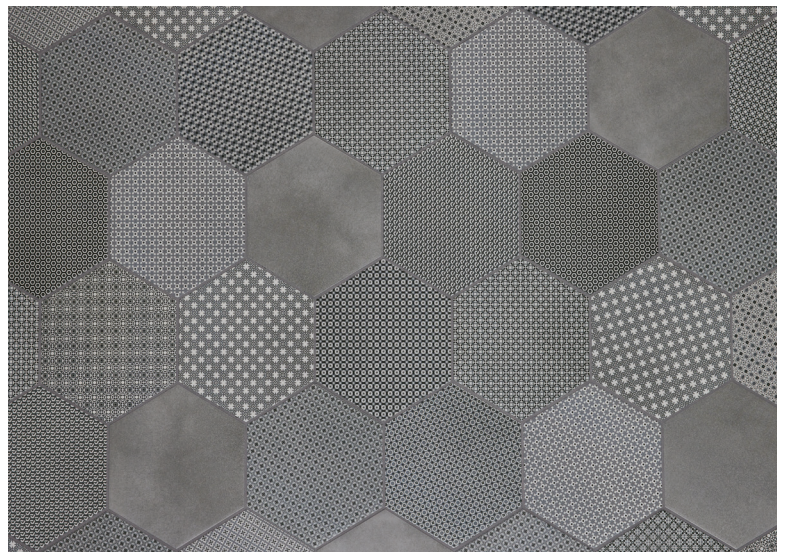

**FROSTPROOF:** Yes

Tapestri series, a modern and crisp geometric design married with soft, calm and soothing color tones. The variety of colors are neutral and elegant. The underlying concrete look designs are elevated with a Blend which offers 15 different and unique patterns that add an interesting and unique perspective. The versatility of this nuanced design opens the door to a wide variety of design styles and uses. Blends are sold in full box quantities of 17pc/box and each box of Blends will have a random mix of patterns. Not all 15 patterns will be in each box. Because this material is a porcelain product, minimal maintenance is required. When mixing sizes within a series, shade, texture and calibration differences should be expected. This series is suitable for residential and commercial applications.