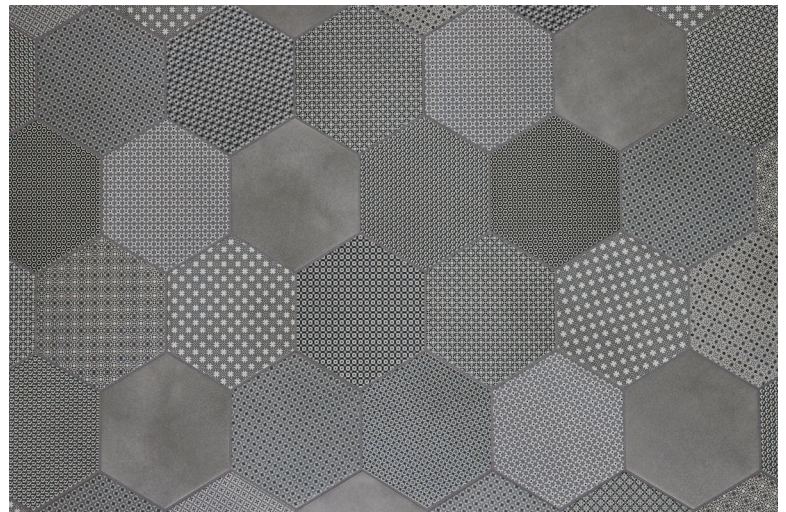

## STOCKED COLORS

Tapestri Cashmere  
Tapestri Cashmere Blend  
Tapestri Grey Denim  
Tapestri Denim Blend  
Tapestri Silk  
Tapestri Silk Blend  
Tapestri Wool  
Tapestri Wool Blend

## STOCKED SIZE

8.5 × 9mm Hex

Tapestri series, a modern and crisp geometric design married with soft, calm and soothing color tones. The variety of colors are neutral and elegant. The underlying concrete look designs are elevated with a Blend which offers 15 different and unique patterns that add an interesting and unique perspective. The versatility of this nuanced design opens the door to a wide variety of design styles and uses. Blends are sold in full box quantities of 17pc/box and each box of Blends will have a random mix of patterns. Not all 15 patterns will be in each box. Because this material is a porcelain product, minimal maintenance is required. When mixing sizes within a series, shade, texture and calibration differences should be expected. This series is suitable for residential and commercial applications.