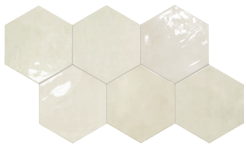

ARIZONA TILE

SPARK SERIES

Spark White Glossy Hex

Spark Ivory Matte 5 x 5

Spark White Matte 5 x 5

Spark Ivory Matte 3 x 12

Spark White Matte 3 x 12

Spark Ivory Glossy Hex

Spark White Glossy Hex

Spark Ivory Matte Hex

Spark White Matte Hex

Spark Ivory Glossy Picket

Spark White Glossy Picket

Spark Ivory Matte Picket

Spark White Matte Picket

MADE IN SPAIN