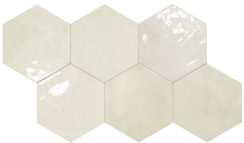

# ARIZONA TILE

# SPARK SERIES

Spark Ivory Matte 3 x 12 & Picket

Spark Ivory Matte  
5 x 5

Spark White Matte  
5 x 5

Spark Ivory  
Matte 3 x 12

Spark White  
Matte 3 x 12

Spark Ivory Glossy Hex

Spark White Glossy Hex

Spark Ivory Matte Hex

Spark White Matte Hex

Spark Ivory  
Glossy Picket

Spark White  
Glossy Picket

Spark Ivory  
Matte Picket

Spark White  
Matte Picket