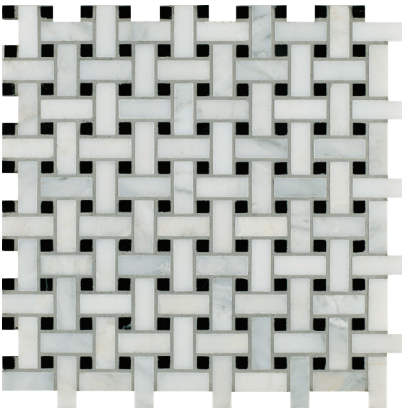

# ARIZONA TILE

# BASKETWEAVE MOSAICS

Basketweave Bianco Polished

Basketweave Grigio Polished

\*Manhattan Polished

## STOCKED SIZES

12 × 12 Mesh Sheet

\*11-1/2 × 11-1/2 Mesh Sheet

Available in natural stone combinations, these basketweave mosaics combine the simplicity and beauty of various color tones. A mesh backing is adhered to the back of each mosaic. There will be noticeable variations in color and movement between pieces. Therefore, it is important and recommended that a range of this product be viewed before finalizing a purchase. Piece to piece variation in shade or color are inherent in all natural stone products; therefore, when installing natural stone tile, it is recommended to mix tiles from several boxes at a time during installation to achieve the best range of color. As natural stone products, it is recommended that these be sealed to extend their longevity. When installing any of the four options with white stone, you must use a white thinset. Using a grey thinset will leave trowel lines and could stain the stone.