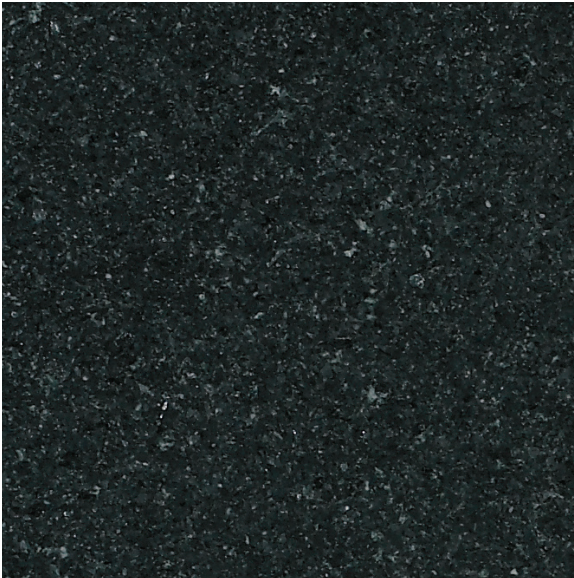

ARIZONA TILE

INDIAN PREMIUM BLACK

PRODUCT TYPE

Granite

STOCKED FINISH

Polished

ORIGIN

India

STOCKED SIZE

12 × 12 × 3/8

STOCKED SLABS

3/4" (2cm slab)

1-1/4" (3cm slab)

GEOLOGICAL ERA

Archean-Proterozoic

(544-2500 million years ago)

RECOMMENDED USES

Commercial

Residential

Interior Floor

Interior Wall

Fireplaces

Showers Walls

Indian Premium Black is cross-referenced as Absolute Black and is quarried in a boulder quarry near the town of Warangal in the state of Andhra Pradesh, India. The size and color of each block is fairly consistent between the slabs and tile and will have minimal variation. Because it is such a dense stone, and there are minimal micro fissures and pitting, no resin is applied to the surface. Arizona Tile offers Indian Premium Black tile in both polished and honed finishes to help accentuate any design. Piece to piece variation in shade or color are inherent in all natural stone products; therefore, when installing natural stone tile, it is recommended to mix tiles from several boxes at a time during installation to achieve the best range of color. As a natural stone product it is recommended that it be sealed to extend its longevity.

This granite is also known as Absolute Black, Jet Black, or Luna Nero.

SIZE	PIECES/BOX	SF/BOX	UNITS/PALLET	SF/PALLET
12 × 12 × 3/8	10	10	36 boxes	360

Product selection varies at each location. Please contact your local Arizona Tile for product availability. Please view actual stone when making your selection, as the images on this page are only representative.