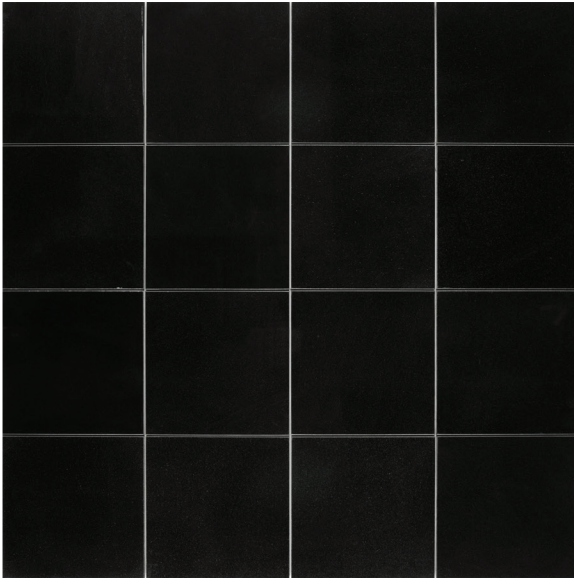

ARIZONA TILE

INDIAN PREMIUM BLACK

PRODUCT TYPE

Granite

STOCKED FINISH

Polished

ORIGIN

India

STOCKED SIZE

12 × 12 × 3/8

STOCKED SLABS

3/4" (2cm slab)

1-1/4" (3cm slab)

GEOLOGICAL ERA

Archean-Proterozoic
(544-2500 million years ago)

RECOMMENDED USES

Commercial
Residential
Interior Floor
Interior Wall
Fireplaces
Showers Walls

Indian Premium Black is cross-referenced as Absolute Black and is quarried in a boulder quarry near the town of Warangal in the state of Andhra Pradesh, India. The size and color of each block is fairly consistent between the slabs and tile and will have minimal variation. Because it is such a dense stone, and there are minimal micro fissures and pitting, no resin is applied to the surface. Arizona Tile offers Indian Premium Black tile in both polished and honed finishes to help accentuate any design. Piece to piece variation in shade or color are inherent in all natural stone products; therefore, when installing natural stone tile, it is recommended to mix tiles from several boxes at a time during installation to achieve the best range of color. As a natural stone product it is recommended that it be sealed to extend its longevity.

This granite is also known as Absolute Black, Jet Black, or Luna Nero.

SIZE	PIECES/BOX	SF/BOX	UNITS/PALLET	SF/PALLET
12 × 12 × 3/8	10	10	36 boxes	360

Product selection varies at each location. Please contact your local Arizona Tile for product availability.
Please view actual stone when making your selection, as the images on this page are only representative.