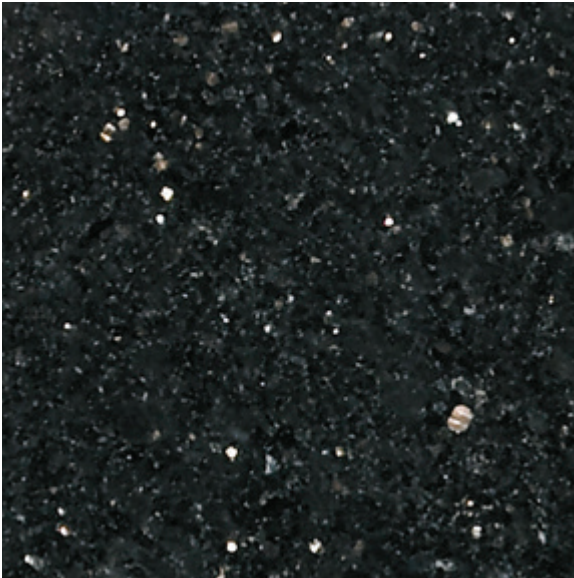

ARIZONA TILE

GALAXY BLACK

PRODUCT TYPE

Granite

GEOLOGICAL ERA

Proterozoic

(544-2500 million years ago)

STOCKED FINISH

Polished

RECOMMENDED USES

Commercial

ORIGIN

India

Residential

Interior Floor

Interior Wall

Shower Walls

Galaxy Black is quarried from a boulder quarry located near the town of Markapur, in the state of Andhra Pradesh, India. The size and color of each block is fairly consistent between shipments. Arizona Tile focuses its purchases on the slabs with medium-sized gold flecks. It is possible to have some slight veining in this color, or consolidation of the gold flecks. Because it is such a dense stone, and there are minimal micro fissures and pitting, no resin is applied to the surface. Piece to piece variation in shade or color are inherent in all natural stone products; therefore, when installing natural stone tile, it is recommended to mix tiles from several boxes at a time during installation to achieve the best range of color. As a natural stone product it is recommended that it be sealed to extend its longevity.

This granite is also known as Amethyst Black, Black Galaxy, Black Star Galaxy, or Midnight Magic.

SIZE	PIECES/BOX	SF/BOX	UNITS/PALLET	SF/PALLET
12 × 12 × 3/8	10	10	36 boxes	360

Product selection varies at each location. Please contact your local Arizona Tile for product availability. Please view actual stone when making your selection, as the images on this page are only representative.