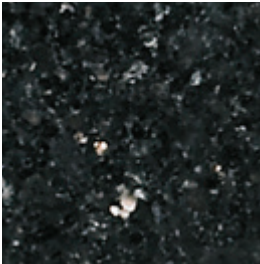

ARIZONA TILE

GALAXY BLACK

PRODUCT TYPE

Granite

GEOLOGICAL ERA

Proterozoic

(544-2500 million years ago)

STOCKED FINISH

STOCKED SIZE

12 × 12 × 3/8

Exterior Floor

Exterior Cladding

Fireplaces

STOCKED SLAB

3/4" (2cm slab)

1-1/4" (3cm slab)

Shower Walls

Galaxy Black is quarried from a boulder quarry located near the town of Markapur, in the state of Andhra Pradesh, India. The size and color of each block is fairly consistent between shipments. Arizona Tile focuses its purchases on the slabs with medium-sized gold flecks. It is possible to have some slight veining in this color, or consolidation of the gold flecks. Because it is such a dense stone, and there are minimal micro fissures and pitting, no resin is applied to the surface. Piece to piece variation in shade or color are inherent in all natural stone products; therefore, when installing natural stone tile, it is recommended to mix tiles from several boxes at a time during installation to achieve the best range of color. As a natural stone product it is recommended that it be sealed to extend its longevity.

This granite is also known as Amethyst Black, Black Galaxy, Black Star Galaxy, or Midnight Magic.

SIZE	PIECES/BOX	SF/BOX	UNITS/PALLET	SF/PALLET
12 × 12 × 3/8	10	10	36 boxes	360

Product selection varies at each location. Please contact your local Arizona Tile for product availability. Please view actual stone when making your selection, as the images on this page are only representative.