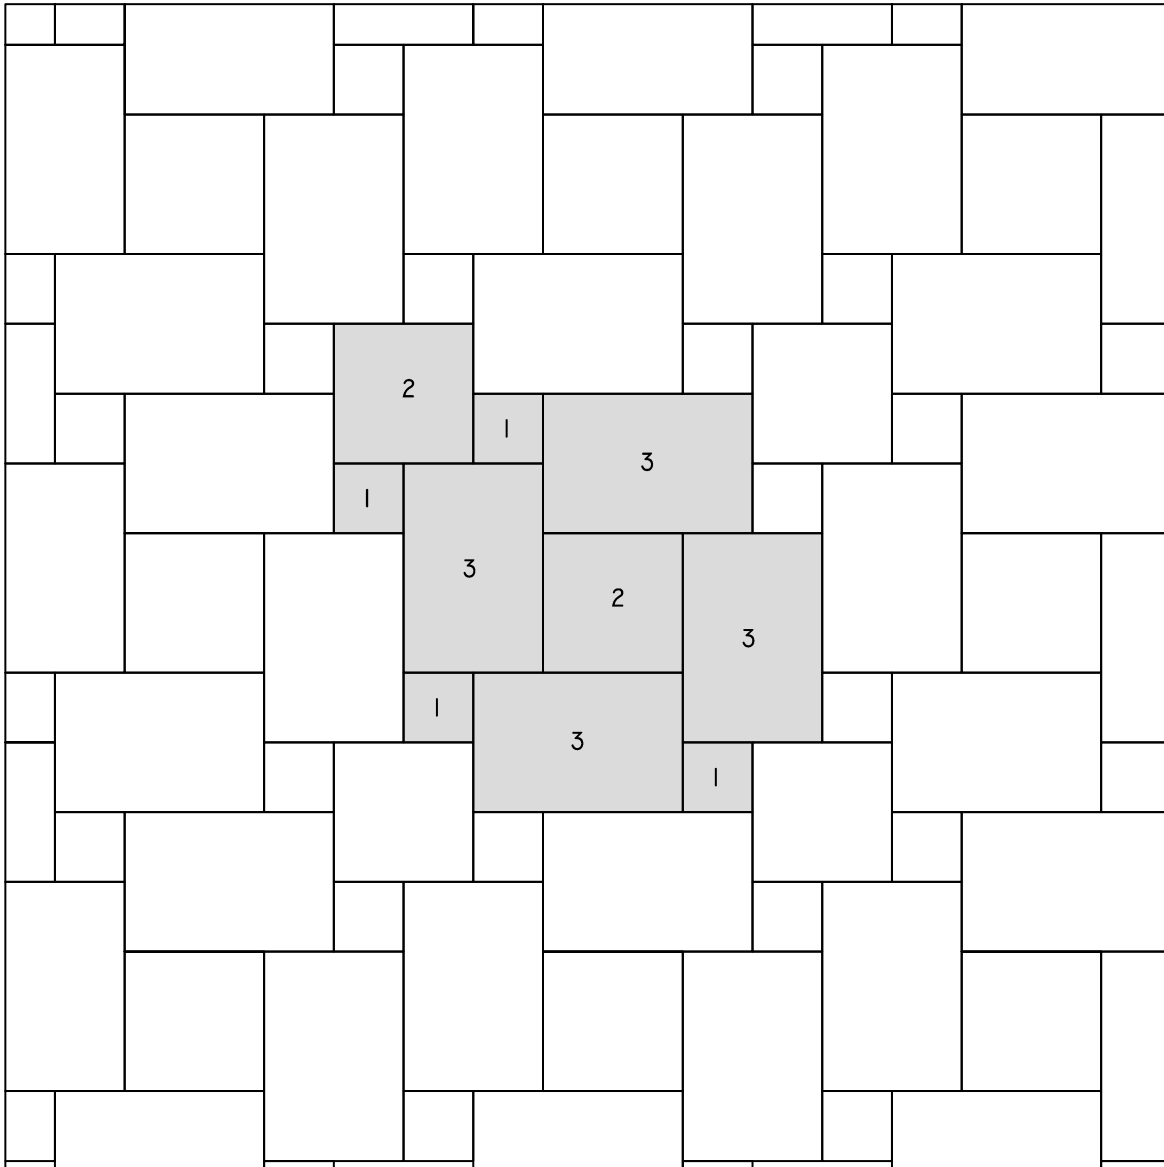

ARIZONA TILE

MASSANGIS ROMAIN

PATTERN PIECE	SIZE OF PIECE	PIECES / PATTERN	PERCENTAGE
1	8"x8"	4	10%
2	16"x16"	2	22%
3	24"x16"	4	68%
TOTAL	15.5 sf per pattern	10	100%

Patterns are purchased in minimum square foot increments.
 Patterns cannot be broken, i.e. individual pattern pieces cannot be purchased.