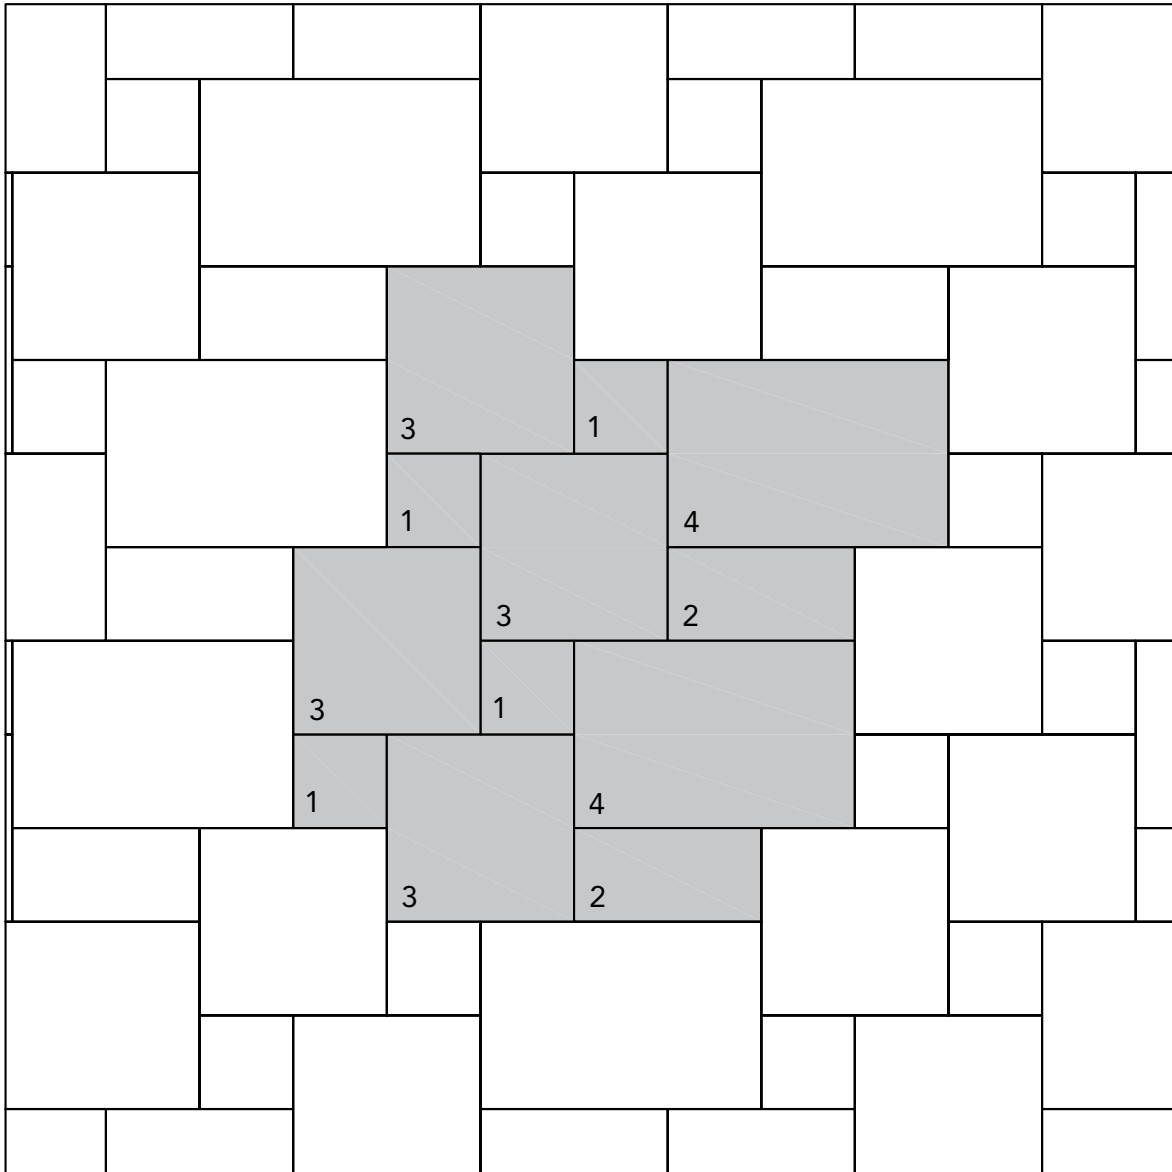

ARIZONA TILE

LYON PATTERN

Natural Stone

| PATTERN PIECE | SIZE OF PIECE | PIECES/PATTERN | PERCENTAGE |
|---------------|-------------------|----------------|------------|
| 1 | 8" x 8" | 4 | 11% |
| 2 | 8" x 16" | 2 | 11% |
| 3 | 16" x 16" | 4 | 44% |
| 4 | 16" x 24" | 2 | 34% |
| TOTAL | 16 sf per pattern | 12 | 100% |

Patterns are purchased in minimum square foot increments.
 Patterns cannot be broken, i.e. individual pattern pieces cannot be purchased.

| PATTERN PIECE | SIZE OF PIECE | PIECES/PATTERN | PERCENTAGE |
|---------------|------------------------|----------------|------------|
| 1 | 7-3/4" x 7-3/4" | 4 | 11% |
| 2 | 7-3/4" x 15-3/4" | 2 | 11% |
| 3 | 15-3/4" x 15-3/4" | 4 | 44% |
| 4 | 15-3/4" x 23-3/4" | 2 | 34% |
| TOTAL | 15.4492 sf per pattern | 12 | 100% |

STONES THAT CAN BE USED WITH THIS PATTERN: Antique Blend Pattern.

Patterns are purchased in minimum square foot increments.
Patterns cannot be broken, i.e. individual pattern pieces cannot be purchased.