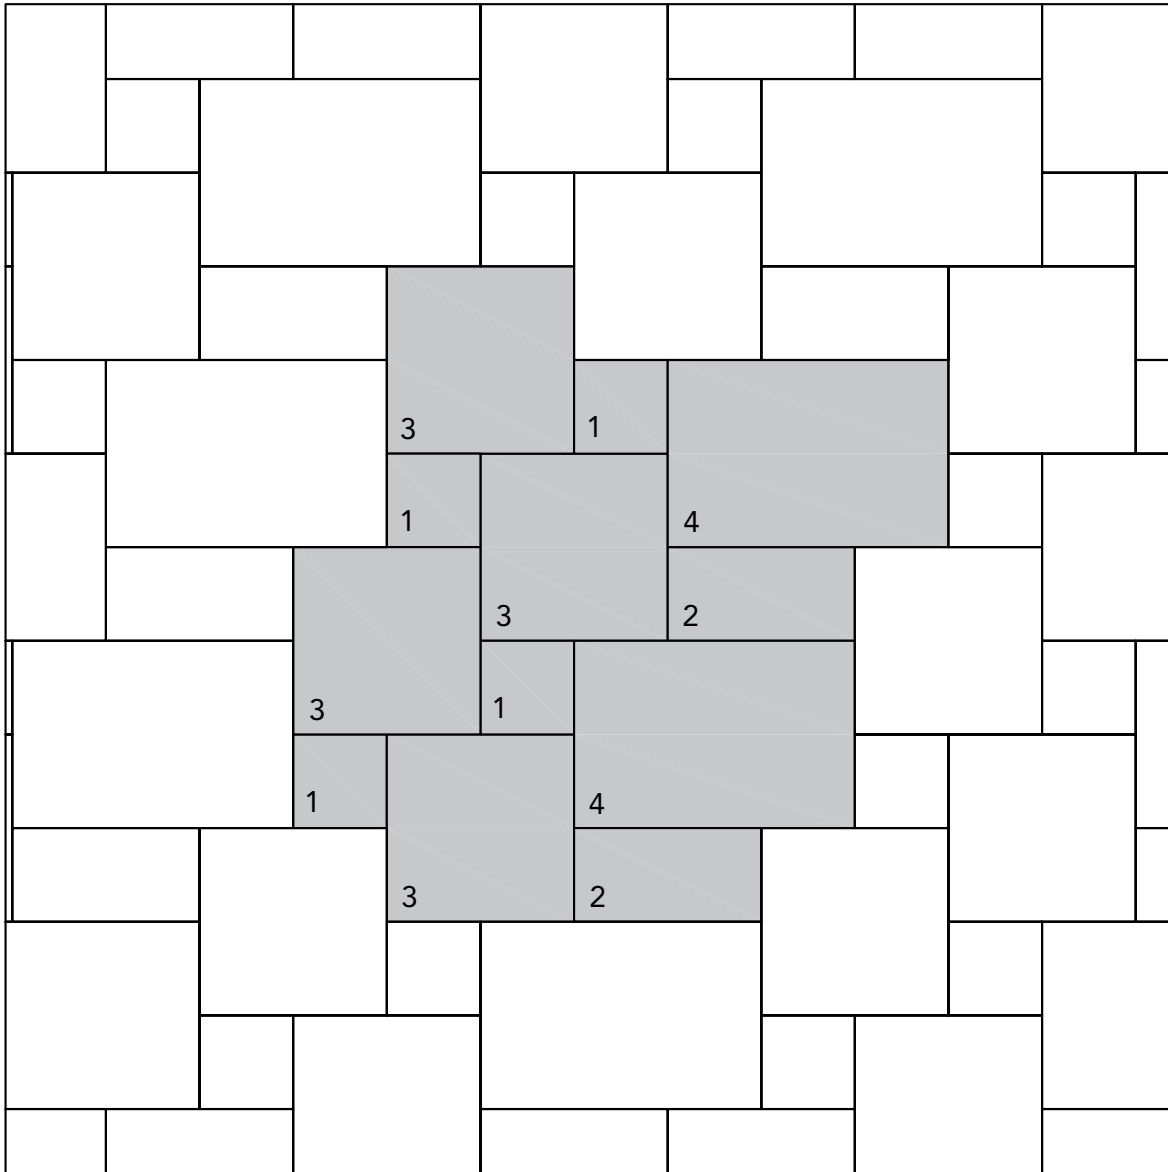

ARIZONA TILE

LYON PATTERN

Natural Stone

| PATTERN PIECE | SIZE OF PIECE | PIECES/PATTERN | PERCENTAGE |
|---------------|-------------------|----------------|------------|
| 1 | 8" x 8" | 4 | 11% |
| 2 | 8" x 16" | 2 | 11% |
| 3 | 16" x 16" | 4 | 44% |
| 4 | 16" x 24" | 2 | 34% |
| TOTAL | 16 sf per pattern | 12 | 100% |

Patterns are purchased in minimum square foot increments.
 Patterns cannot be broken, i.e. individual pattern pieces cannot be purchased.

| PATTERN PIECE | SIZE OF PIECE | PIECES/PATTERN | PERCENTAGE |
|---------------|------------------------|----------------|------------|
| 1 | 7-3/4" x 7-3/4" | 4 | 11% |
| 2 | 7-3/4" x 15-3/4" | 2 | 11% |
| 3 | 15-3/4" x 15-3/4" | 4 | 44% |
| 4 | 15-3/4" x 23-3/4" | 2 | 34% |
| TOTAL | 15.4492 sf per pattern | 12 | 100% |

STONES THAT CAN BE USED WITH THIS PATTERN: Antique Blend Pattern.

Patterns are purchased in minimum square foot increments.
Patterns cannot be broken, i.e. individual pattern pieces cannot be purchased.