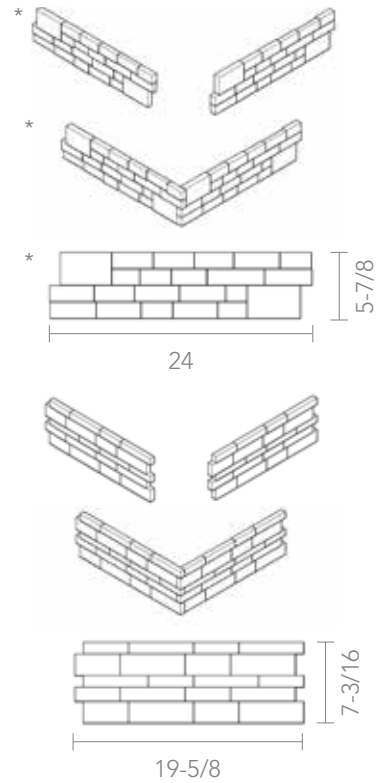

Product interlocks for corners. Interlocking product is not typically grouted.

STOCKED SIZES

- 7-3/16 x 19-5/8 Mesh Sheet
- *5-7/8 x 24 Mesh Sheet

RECOMMENDED USES

- Commercial
- Residential
- Interior Wall
- Exterior Cladding (except Terra Nova)
- Fireplaces

*Skyline Split

Ivory/Noce Split

Scabos Split

Spanish Grey Split

*Sky Blue Split

SIZE	SF/PIECE	PC/BOX	SF/BOX	SF/PALLET	UNITS/PALLET
7-3/16 x 19-5/8 Mesh Sheet	0.9974	5	4.987	180	180
*5-7/8 x 24 Mesh Sheet	0.9845	6	5.907	212.66	216