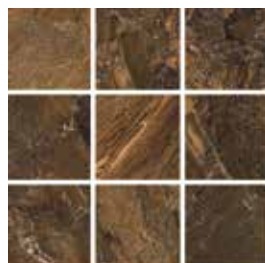

Dome Charcoal