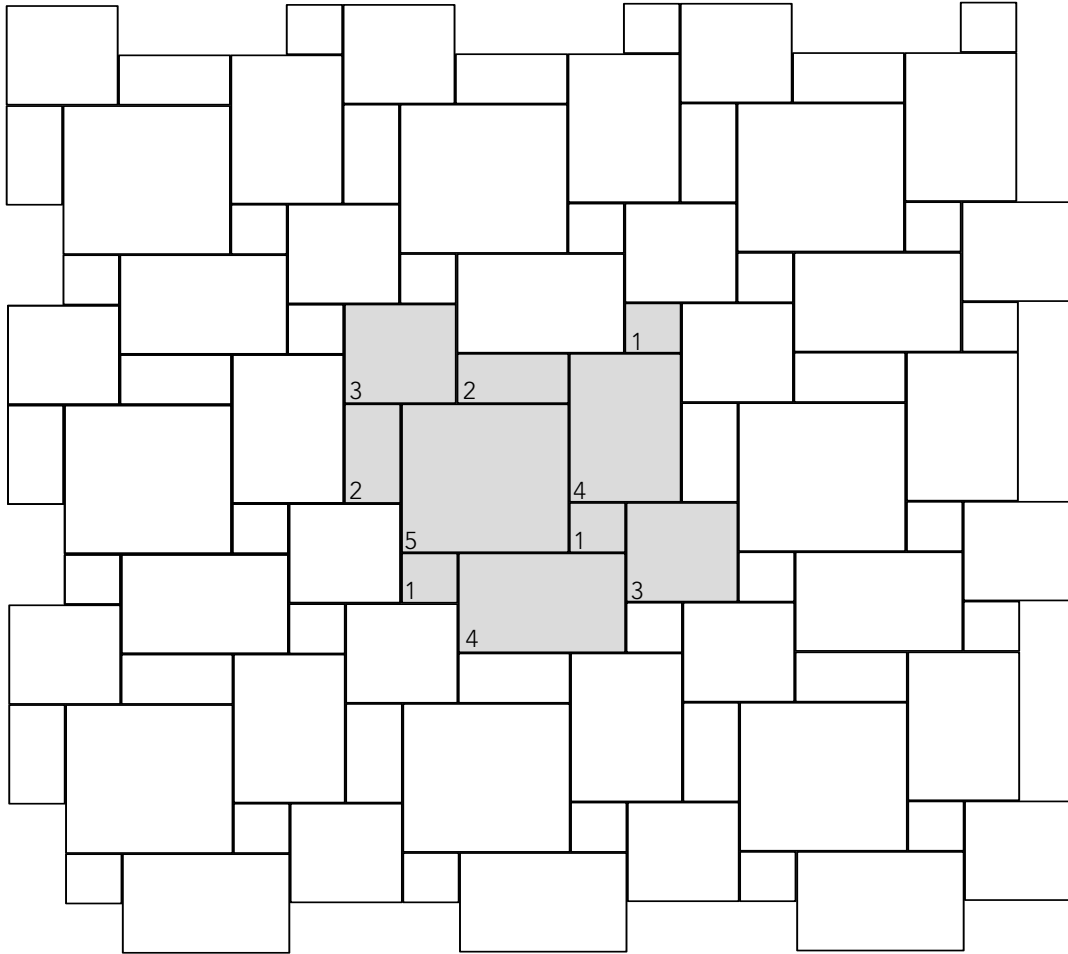

Grout joints will vary when installing a pattern.

PIECE NUMBER	SIZE	PIECES/PATTERN	PERCENTAGE/PATTERN
1	8"×8"	3	8%
2	8"×16"	2	11%
3	16"×16"	2	22%
4	16"×24"	2	33%
5	24"×24"	1	25%
Pattern Total	15.5 Square Feet per Pattern	10	100%

Standard packaging quantities for the Dome Pattern are noted above, but variances may occur.

Please view actual material when making your selection, as the images on this page are only representative.