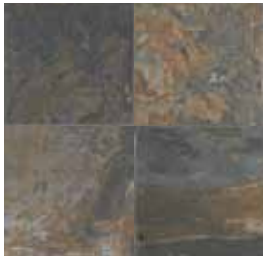

Slate Multi