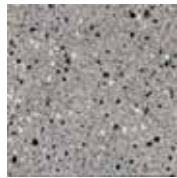

Graniti Cortina