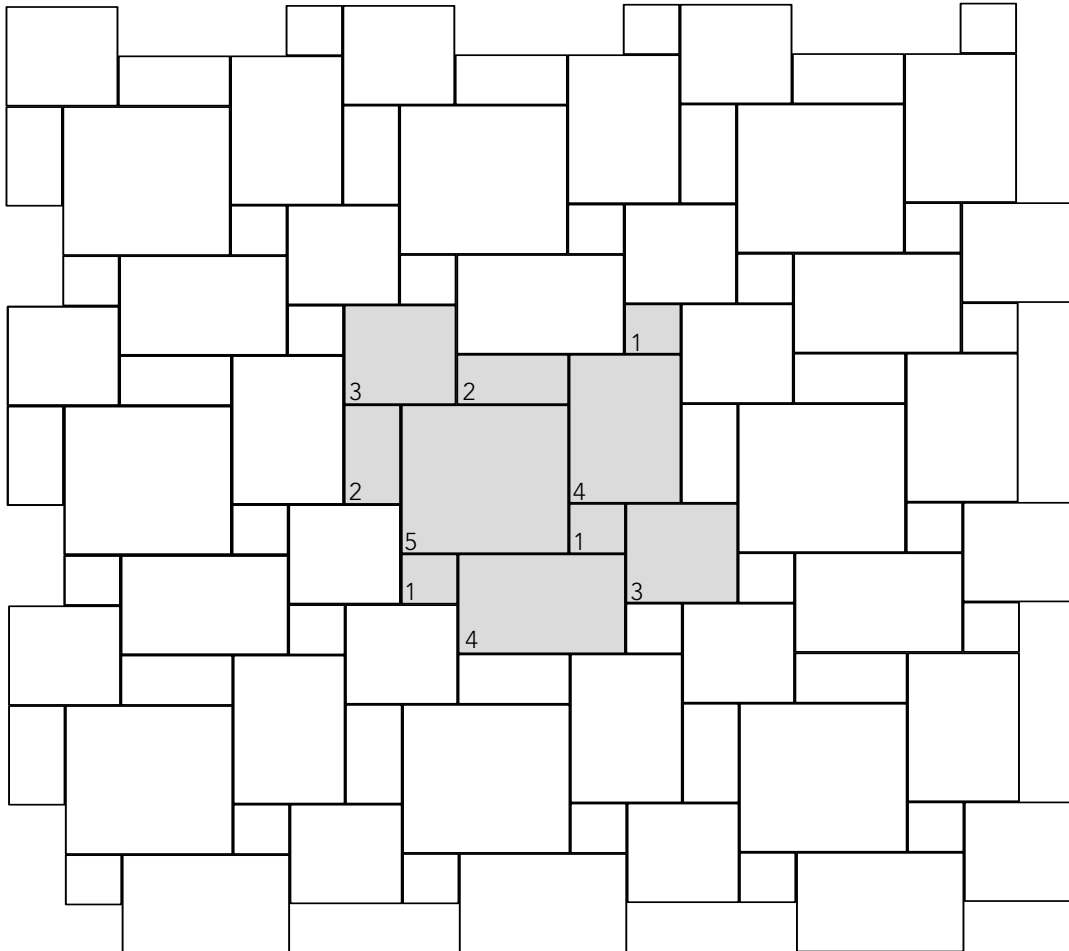

Grout joints will vary when installing a pattern.

PIECE NUMBER	SIZE	PIECES/PATTERN	PERCENTAGE/PATTERN
1	8"×8"	3	8%
2	8"×16"	2	11%
3	16"×16"	2	22%
4	16"×24"	2	33%
5	24"×24"	1	25%
Pattern Total	15.5 Square Feet per Pattern	10	100%

Standard packaging quantities for the Dome Pattern are noted above, but variances may occur.

Please view actual material when making your selection, as the images on this page are only representative.