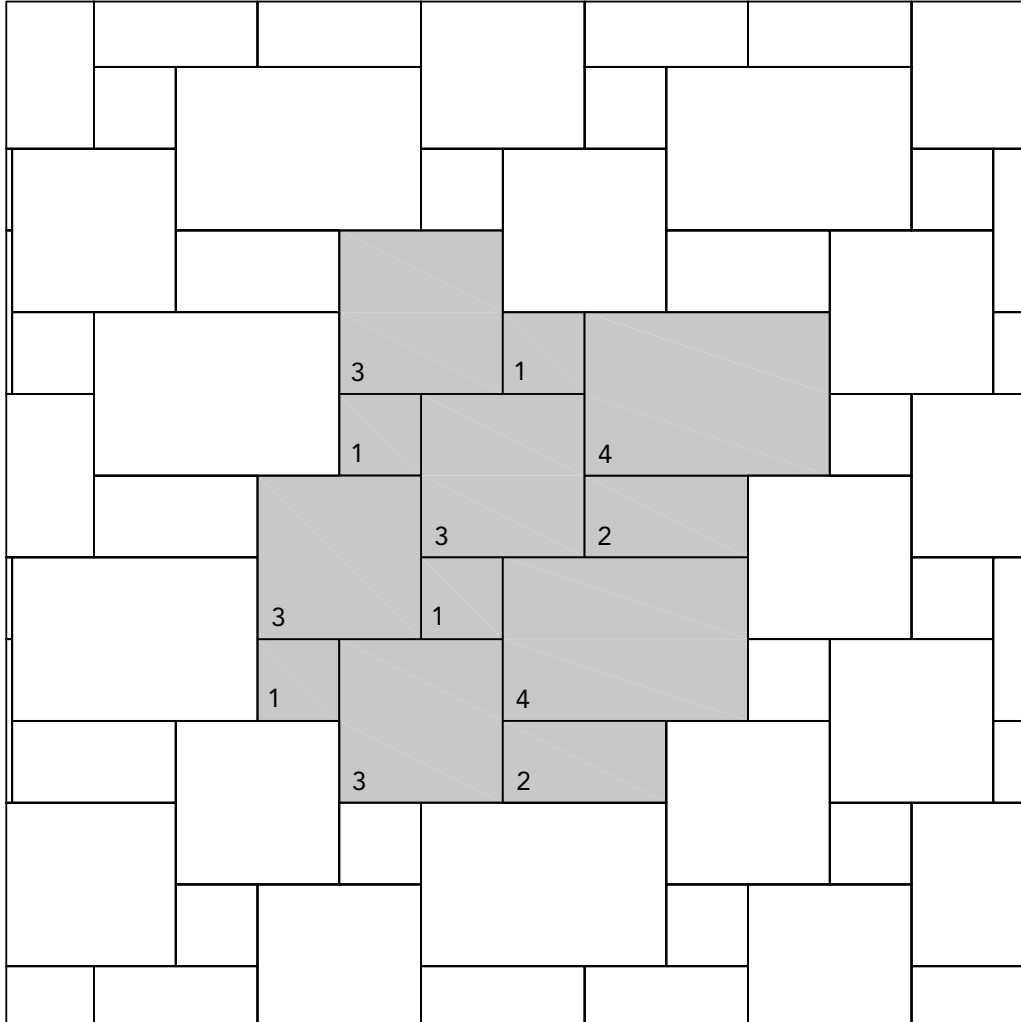

## PATERA CHISELED LYON PATTERN

### SIZES

8"x8"x1/2"

8"x16"x1/2"

16"x16"x1/2"

16"x24"x1/2"

The Patera Pattern is composed of Ankara Classic travertine, which is quarried near the city of Denizli, Turkey. The chiseled edges of the pieces in the pattern, along with the unfilled surface, give this pattern an old-world, rustic appearance. The chiseled edges of this pattern can make the grout joint appear much larger if not wiped clean during installation. So, it is important to ensure that the edges are cleaned thoroughly after grouting.

Please view actual stone when making your selection, as the images on this page are only representative.

PIECE NUMBER	SIZE	PIECES/PATTERN	PERCENTAGE/PATTERN
1	8"x8"x1/2"	4	11%
2	8"x16"x1/2"	2	11%
3	16"x16"x1/2"	4	44%
4	16"x24"x1/2"	2	34%
Pattern Total	16 Square Feet per Pattern	12	100%