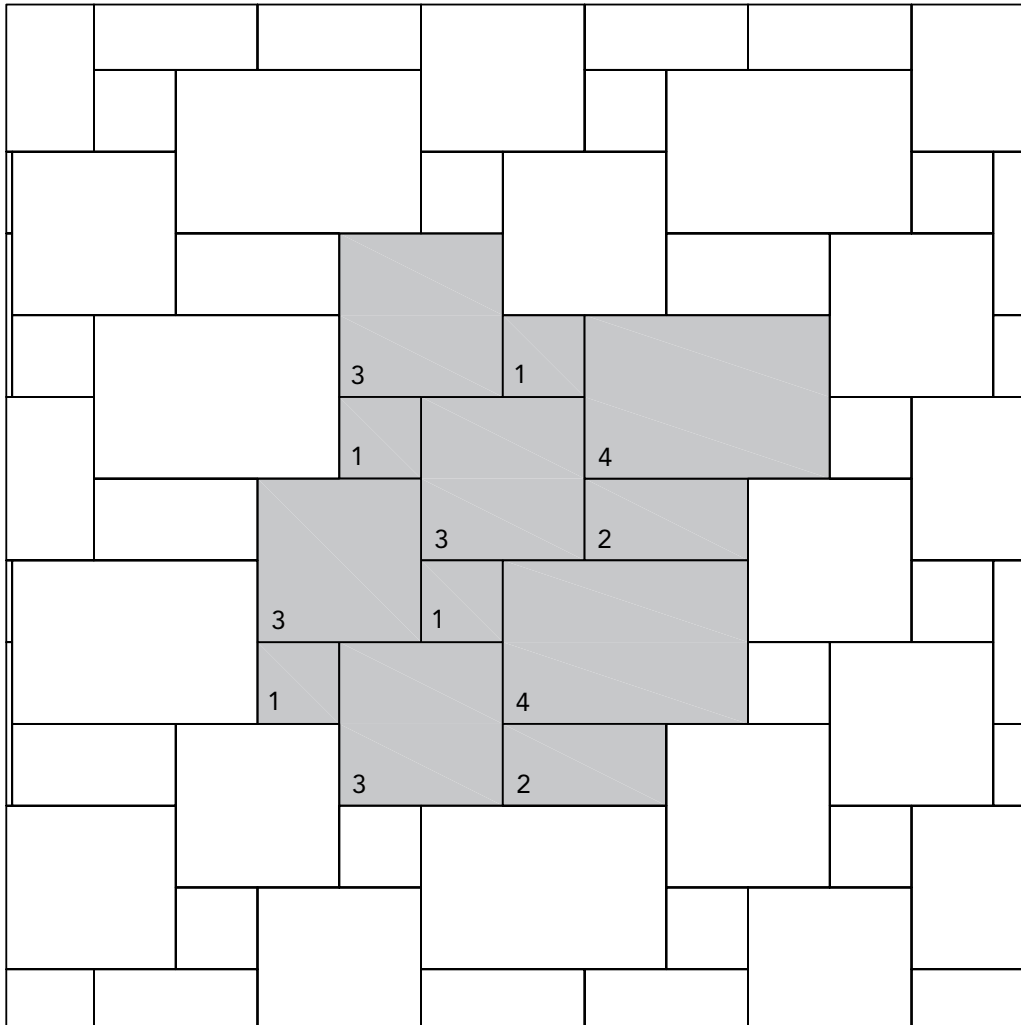

ARIZONA TILE

NIMARA CHISELED LYON PATTERN

PIECE NUMBER	SIZE	PIECES/PATTERN	PERCENTAGE/PATTERN
1	$8 \times 8 \times 1/2$	4	11%
2	$8 \times 16 \times 1/2$	2	11%
3	$16 \times 16 \times 1/2$	4	44%
4	$16 \times 24 \times 1/2$	2	34%
Pattern Total	16 Square Feet per Pattern	12	100%