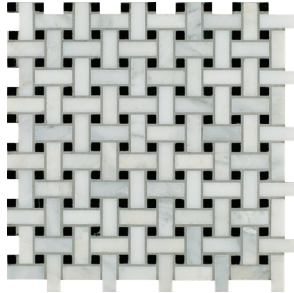

# ARIZONA TILE

# BASKETWEAVE MOSAICS

Basketweave Bianco Polished

Basketweave Grigio Polished

Manhattan Polished

## STONE TYPE

Marble

Available in natural stone combinations, these basketweave mosaics combine the simplicity and beauty of various color tones. A mesh backing is adhered to the back of each mosaic. There will be noticeable variations in color and movement between pieces. Therefore, it is important and recommended that a range of this product be viewed before finalizing a purchase. As natural stone products, it is recommended that these be sealed to extend their longevity. When installing any of the four options with white stone, you must use a white thinset. Using a grey thinset will leave trowel lines and could stain the stone.