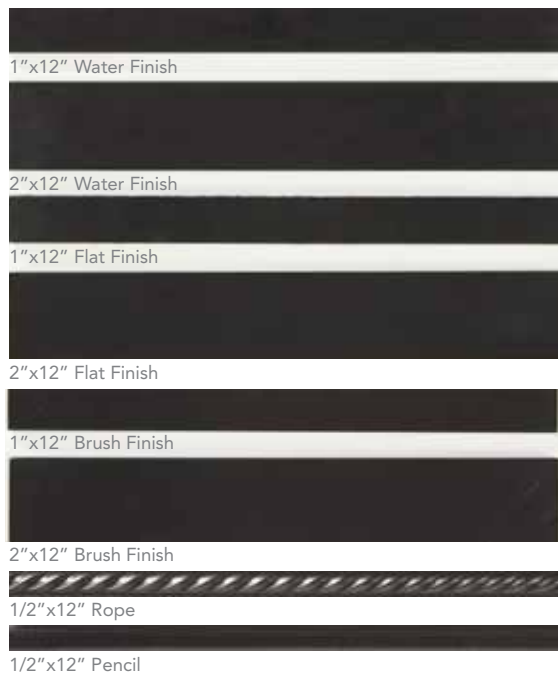

ARIZONA TILE

QT SERIES by Questech

QT-Bronze

QT-Iron

PRODUCT TYPE

Metal Liner Bars
Shower Caddy

MANUFACTURER

Questech
Made in the USA

COLORS

QT-Bronze
QT-Gray (caddy only)
QT-Iron
QT-Nickel
QT-Noche (caddy only)
QT-Titanium
QT-Travertine (caddy only)
QT-White (caddy only)

FINISHES

Brush
Flat
Water

RECOMMENDED USES

Commercial
Residential
Interior Wall
Fireplaces
Showers

SIZES

1"x12"
2"x12"
1/2"x12" Pencil
1/2"x12" Rope
10" Caddy (all colors except Titanium)

PEI: N/A

QT-Nickel

ARIZONA TILE

QT SERIES by Questech

QT-Titanium

QT-Bronze
10" Shower CaddyQT-Gray
10" Shower CaddyQT-Noche
10" Shower CaddyQT-Iron
10" Shower CaddyQT-Nickel
10" Shower CaddyQT-White
10" Shower CaddyQT-Travertine
10" Shower Caddy