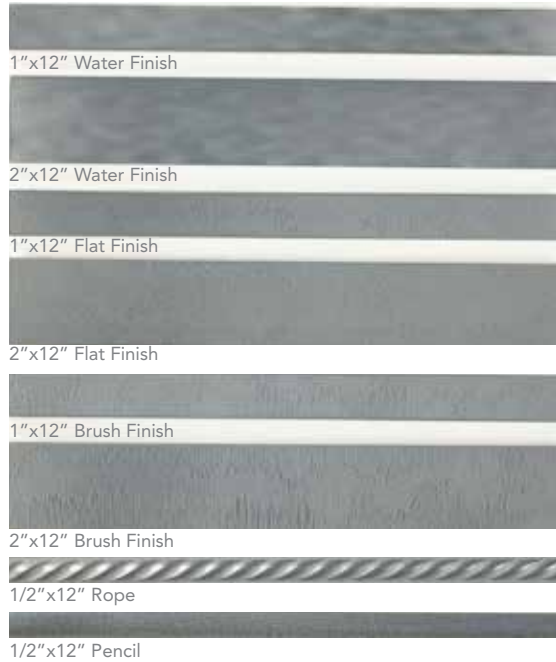

COLORS

QT-Bronze
QT-Gray (caddy only)
QT-Iron
QT-Nickel
QT-Noche (caddy only)
QT-Titanium
QT-Travertine (caddy only)
QT-White (caddy only)

FINISHES

Brush
Flat
Water

RECOMMENDED USES

Commercial
Residential
Interior Wall
Fireplaces
Showers

SIZES

1"x12"
2"x12"
1/2"x12" Pencil
1/2"x12" Rope
10" Caddy (all colors except Titanium)

PEI: N/A

QT-Nickel

ARIZONA TILE

QT SERIES by Questech

QT-Titanium

QT-Bronze
10" Shower CaddyQT-Gray
10" Shower CaddyQT-Noche
10" Shower CaddyQT-Iron
10" Shower CaddyQT-Nickel
10" Shower CaddyQT-White
10" Shower CaddyQT-Travertine
10" Shower Caddy