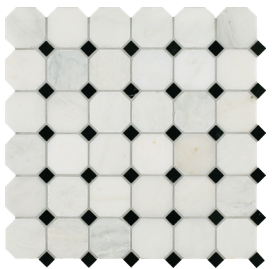

ARIZONA TILE

MANHATTAN

12 × 12 × 3/8 (P)

4 × 8 × 3/8 (T)

12 × 24 × 3/8 (P)

12 × 13 Stackstone Mesh (P)

11-1/2 × 11-1/2
Basketweave Mesh (P)

12-1/4 × 12-1/4
Cordoba Pattern Mesh (P)

2 × 2 × 3/8 Mesh (T)

PRODUCT TYPE

Marble

STOCKED FINISHES

Honed (H)
Polished (P)
Tumbled (T)

STOCKED SIZES

12 × 12 × 3/8 (P)
12 × 24 × 3/8 (P)
4 × 8 × 3/8 (T)
2 × 2 × 3/8 Mesh (T)
12 × 13 Stackstone Mesh (P)
*11-1/2 × 11-1/2 Basketweave
Mesh (P)
*12-1/4 × 12-1/4
Cordoba Pattern Mesh (P)

STOCKED TRIM

3/4 × 12 Dome Liner (H)
2 × 12 Ogee Molding (P)

Manhattan is quarried from a bedrock quarry. During the winter months, this quarry is shut down for a period of time because of the harsh conditions of snow and ice. This is a metamorphic stone which evolved from a limestone due to extreme heat and pressure. It is also a softer stone, and may be susceptible to scratching or abrasion. As a natural stone product it is recommended that it be sealed to extend its longevity. When installing white marble you must use a white thinset. Using grey thinset will leave trowel lines and could stain the marble. It's possible for this white marble to have small white spots that look like ston marks. These white spots happen naturally within the marble and are inherent to most white marbles. It's also possible to have tiny pin holes that do not get filled by the polyester resin during processing. As a natural stone product, it is recommended that this be sealed to extend its longevity.