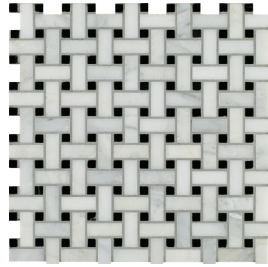

ARIZONA TILE

MANHATTAN

12 × 12 × 3/8 (P)

4 × 8 × 3/8 (T)

12 × 24 × 3/8 (P)

12 × 13 Stackstone Mesh (P)

11-1/2 × 11-1/2
Basketweave Mesh (P)

12-1/4 × 12-1/4
Cordoba Pattern Mesh (P)

2 × 2 × 3/8 Mesh (T)

PRODUCT TYPE

Marble

STOCKED FINISHES

Honed (H)
Polished (P)
Tumbled (T)

STOCKED SIZES

12 × 12 × 3/8 (P)
12 × 24 × 3/8 (P)
4 × 8 × 3/8 (T)
2 × 2 × 3/8 Mesh (T)
12 × 13 Stackstone Mesh (P)
*11-1/2 × 11-1/2 Basketweave
Mesh (P)
*12-1/4 × 12-1/4
Cordoba Pattern Mesh (P)

STOCKED TRIM

3/4 × 12 Dome Liner (H)
2 × 12 Ogee Molding (P)

Manhattan is quarried from a bedrock quarry. During the winter months, this quarry is shut down for a period of time because of the harsh conditions of snow and ice. This is a metamorphic stone which evolved from a limestone due to extreme heat and pressure. It is also a softer stone, and may be susceptible to scratching or abrasion. As a natural stone product it is recommended that it be sealed to extend its longevity. When installing white marble you must use a white thinset. Using grey thinset will leave trowel lines and could stain the marble. It's possible for this white marble to have small white spots that look like ston marks. These white spots happen naturally within the marble and are inherent to most white marbles. It's also possible to have tiny pin holes that do not get filled by the polyester resin during processing. As a natural stone product, it is recommended that this be sealed to extend its longevity.