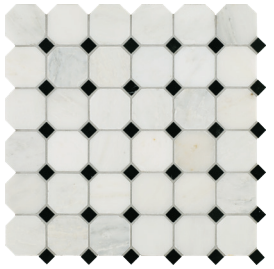

ARIZONA TILE

MANHATTAN

12 × 12 × 3/8 (P)

4 × 8 × 3/8 (T)

12 × 24 × 3/8 (P)

12 × 13 Stackstone Mesh (P)

11-1/2 × 11-1/2
Basketweave Mesh (P)

12-1/4 × 12-1/4
Cordoba Pattern Mesh (P)

2 × 2 × 3/8 Mesh (T)

PRODUCT TYPE

Marble

ORIGIN

Sichuan Province, China

STOCKED FINISH

Honed (H)
Polished (P)
Tumbled (T)

STOCKED SIZES

12 × 12 × 3/8 (P)
12 × 24 × 3/8 (P)
4 × 8 × 3/8 (T)
12 × 13 Stackstone Mesh (P)
*11-1/2 × 11-1/2 Basketweave
Mesh (P)
*12-1/4 × 12-1/4
Cordoba Pattern Mesh (P)
2 × 2 × 3/8 Mesh (T)

RECOMMENDED USES

Commercial
Residential
Interior Floor
Exterior Floor (Tumbled only)
Countertops
Interior Wall
Exterior Cladding (Tumbled only)
Fireplaces
Showers
*Shower Floors

*2 × 2 Mosaic, Cordoba Pattern, and
Basketweave Only

STOCKED TRIM

3/4 × 12 Dome Liner (H)
2 × 12 Ogee Molding (P)

Manhattan is quarried from a bedrock quarry in the Sichuan Province of China. During the winter months, this quarry is shut down for a period of time because of the harsh conditions of snow and ice. This is a metamorphic stone which evolved from a limestone due to extreme heat and pressure. It is also a softer stone, and may be susceptible to scratching or abrasion. As a natural stone product it is recommended that it be sealed to extend its longevity. When installing white marble you must use a white thinset. Using grey thinset will leave trowel lines and could stain the marble. It's possible for this white marble to have small white spots that look like stun marks. These white spots happen naturally within the marble and are inherent to most white marbles. It's also possible to have tiny pin holes that do not get filled by the polyester resin during processing. As a natural stone product, it is recommended that this be sealed to extend its longevity.