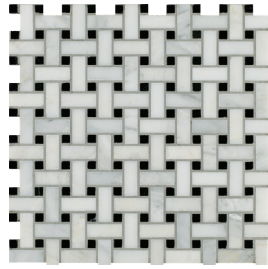

ARIZONA TILE

MANHATTAN

12 × 12 × 3/8 (P)

4 × 8 × 3/8 (T)

12 × 24 × 3/8 (P)

12 × 13 Stackstone Mesh (P)

11-1/2 × 11-1/2
Basketweave Mesh (P)

12-1/4 × 12-1/4
Cordoba Pattern Mesh (P)

2 × 2 × 3/8 Mesh (T)

PRODUCT TYPE

Marble

ORIGIN

Sichuan Province, China

STOCKED FINISH

Honed (H)
Polished (P)
Tumbled (T)

STOCKED SIZES

12 × 12 × 3/8 (P)
12 × 24 × 3/8 (P)
4 × 8 × 3/8 (T)
12 × 13 Stackstone Mesh (P)
*11-1/2 × 11-1/2 Basketweave
Mesh (P)
*12-1/4 × 12-1/4
Cordoba Pattern Mesh (P)
2 × 2 × 3/8 Mesh (T)

RECOMMENDED USES

Commercial
Residential
Interior Floor
Exterior Floor (Tumbled only)
Countertops
Interior Wall
Exterior Cladding (Tumbled only)
Fireplaces
Showers
*Shower Floors

*2 × 2 Mosaic, Cordoba Pattern, and
Basketweave Only

STOCKED TRIM

3/4 × 12 Dome Liner (H)
2 × 12 Ogee Molding (P)

Manhattan is quarried from a bedrock quarry in the Sichuan Province of China. During the winter months, this quarry is shut down for a period of time because of the harsh conditions of snow and ice. This is a metamorphic stone which evolved from a limestone due to extreme heat and pressure. It is also a softer stone, and may be susceptible to scratching or abrasion. As a natural stone product it is recommended that it be sealed to extend its longevity. When installing white marble you must use a white thinset. Using grey thinset will leave trowel lines and could stain the marble. It's possible for this white marble to have small white spots that look like stun marks. These white spots happen naturally within the marble and are inherent to most white marbles. It's also possible to have tiny pin holes that do not get filled by the polyester resin during processing. As a natural stone product, it is recommended that this be sealed to extend its longevity.