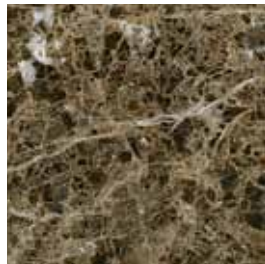

## EMPERADOR DARK

**STONE TYPE**

Marble

**GEOLOGICAL ERA**

Jurassic

(144-206 million years ago)

**FINISH**

Honed (H)

Polished (P)

**RECOMMENDED USES**Commercial & Residential  
Interior**ORIGIN**

Novelda, Spain

Floor &amp; Wall

Backsplashes

Fireplaces

**SIZES**

12"x12"x3/8" (P)

1"x1" Mesh (P)

Basketweave with Crema

Marfil Dot (H)

3/4" (2cm slab) (P)

Tub Surrounds &amp; Showers

Vanities

Emperador Dark is quarried from a bedrock quarry near Novelda, Spain. In this particular marble, it will be normal to see white crystals and veins that are concentrations of white and clear calcite. It is also a softer stone, and may be susceptible to scratching or abrasion. There will be noticeable variations in color and movement between pieces. Therefore, it is important and recommended that a range of this product be viewed before finalizing a purchase. It is a common characteristic for this stone to have voids in the raw material. Before it reaches the polishing stages, these voids are filled with a polyester resin. Depending on how deep the void is, the resin may shrink as it dries, leaving the surface of the filled area slightly lower than the rest. This does not affect the durability, maintenance or beauty of the stone. Finally, a mesh backing is adhered to the stone. As a natural stone product it is recommended that it be sealed to extend its longevity.

This marble is also known as Emperador Scuro.

SIZE	PIECES/BOX	SF/BOX	UNITS/PALLET	SF/PALLET
12"x12"x3/8"	10	10	36 boxes	360

NSF indicates this product conforms to the requirements of NSF/ANSI Standard 51, thereby meeting the health and sanitation requirements for materials used in areas in a Splash Zone, effective December 9, 2009.