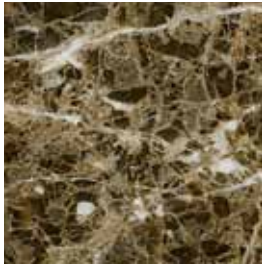

EMPERADOR DARK

STONE TYPE

Marble

FINISH

Polished

ORIGIN

Novelda, Spain

SIZES

12"x12"x3/8"

3/4" (2cm slab)

GEOLOGICAL ERA

Jurassic

(144-206 million years ago)

RECOMMENDED USES

Commercial & Residential

Interior & Exterior

Floor & Wall

Backsplashes

Fireplaces

Tub Surrounds & Showers

Vanities

Emperador Dark is quarried from a bedrock quarry near Novelda, Spain. In this particular marble, it will be normal to see white crystals and veins that are concentrations of white and clear calcite. It is also a softer stone, and may be susceptible to scratching or abrasion. There will be noticeable variations in color and movement between pieces. Therefore, it is important and recommended that a range of this product be viewed before finalizing a purchase. It is a common characteristic for this stone to have voids in the raw material. Before it reaches the polishing stages, these voids are filled with a polyester resin. Depending on how deep the void is, the resin may shrink as it dries, leaving the surface of the filled area slightly lower than the rest. This does not affect the durability, maintenance or beauty of the stone. Finally, a mesh backing is adhered to the stone. As a natural stone product it is recommended that it be sealed to extend its longevity.