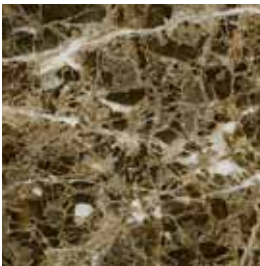

## EMPERADOR DARK

**STONE TYPE**

Marble

**GEOLOGICAL ERA**

Jurassic

(144-206 million years ago)

**FINISH**

Honed (H)

1"x1" Mesh (P)

Basketweave with Crema

Marfil Dot (H)

3/4" (2cm slab) (P)

Tub Surrounds &amp; Showers

Vanities

Emperador Dark is quarried from a bedrock quarry near Novelda, Spain. In this particular marble, it will be normal to see white crystals and veins that are concentrations of white and clear calcite. It is also a softer stone, and may be susceptible to scratching or abrasion. There will be noticeable variations in color and movement between pieces. Therefore, it is important and recommended that a range of this product be viewed before finalizing a purchase. It is a common characteristic for this stone to have voids in the raw material. Before it reaches the polishing stages, these voids are filled with a polyester resin. Depending on how deep the void is, the resin may shrink as it dries, leaving the surface of the filled area slightly lower than the rest. This does not affect the durability, maintenance or beauty of the stone. Finally, a mesh backing is adhered to the stone. As a natural stone product it is recommended that it be sealed to extend its longevity.

This marble is also known as Emperador Scuro.

SIZE	PIECES/BOX	SF/BOX	UNITS/PALLET	SF/PALLET
12"x12"x3/8"	10	10	36 boxes	360

NSF indicates this product conforms to the requirements of NSF/ANSI Standard 51, thereby meeting the health and sanitation requirements for materials used in areas in a Splash Zone, effective December 9, 2009.