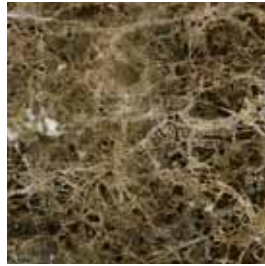

EMPERADOR DARK

STONE TYPE

Marble

FINISH

Polished

ORIGIN

Novelda, Spain

SIZES

12"x12"x3/8"

3/4" (2cm slab)

GEOLOGICAL ERA

Jurassic

(144-206 million years ago)

RECOMMENDED USES

Commercial & Residential

Interior & Exterior

Floor & Wall

Backsplashes

Fireplaces

Tub Surrounds & Showers

Vanities

Emperador Dark is quarried from a bedrock quarry near Novelda, Spain. In this particular marble, it will be normal to see white crystals and veins that are concentrations of white and clear calcite. It is also a softer stone, and may be susceptible to scratching or abrasion. There will be noticeable variations in color and movement between pieces. Therefore, it is important and recommended that a range of this product be viewed before finalizing a purchase. It is a common characteristic for this stone to have voids in the raw material. Before it reaches the polishing stages, these voids are filled with a polyester resin. Depending on how deep the void is, the resin may shrink as it dries, leaving the surface of the filled area slightly lower than the rest. This does not affect the durability, maintenance or beauty of the stone. Finally, a mesh backing is adhered to the stone. As a natural stone product it is recommended that it be sealed to extend its longevity.