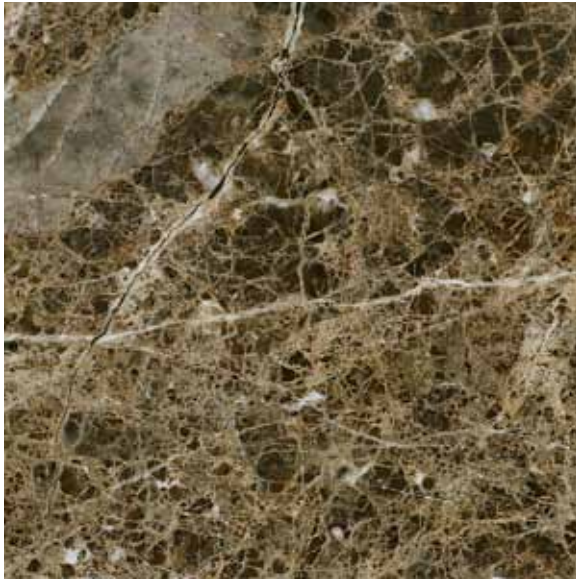

EMPERADOR DARK

STONE TYPE

Marble

FINISH

Polished

ORIGIN

Novelda, Spain

SIZES

12"x12"x3/8"

3/4" (2cm slab)

GEOLOGICAL ERA

Jurassic

(144-206 million years ago)

RECOMMENDED USES

Commercial & Residential

Interior & Exterior

Floor & Wall

Backsplashes

Fireplaces

Tub Surrounds & Showers

Vanities

Emperador Dark is quarried from a bedrock quarry near Novelda, Spain. In this particular marble, it will be normal to see white crystals and veins that are concentrations of white and clear calcite. It is also a softer stone, and may be susceptible to scratching or abrasion. There will be noticeable variations in color and movement between pieces. Therefore, it is important and recommended that a range of this product be viewed before finalizing a purchase. It is a common characteristic for this stone to have voids in the raw material. Before it reaches the polishing stages, these voids are filled with a polyester resin. Depending on how deep the void is, the resin may shrink as it dries, leaving the surface of the filled area slightly lower than the rest. This does not affect the durability, maintenance or beauty of the stone. Finally, a mesh backing is adhered to the stone. As a natural stone product it is recommended that it be sealed to extend its longevity.