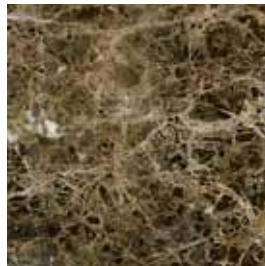

## EMPERADOR DARK

**STONE TYPE**

Marble

**GEOLOGICAL ERA**

Jurassic

(144-206 million years ago)

**FINISH**

Honed (H)

1"x1" Mesh (P)

Basketweave with Crema

Marfil Dot (H)

3/4" (2cm slab) (P)

Tub Surrounds &amp; Showers

Vanities

Emperador Dark is quarried from a bedrock quarry near Novelda, Spain. In this particular marble, it will be normal to see white crystals and veins that are concentrations of white and clear calcite. It is also a softer stone, and may be susceptible to scratching or abrasion. There will be noticeable variations in color and movement between pieces. Therefore, it is important and recommended that a range of this product be viewed before finalizing a purchase. It is a common characteristic for this stone to have voids in the raw material. Before it reaches the polishing stages, these voids are filled with a polyester resin. Depending on how deep the void is, the resin may shrink as it dries, leaving the surface of the filled area slightly lower than the rest. This does not affect the durability, maintenance or beauty of the stone. Finally, a mesh backing is adhered to the stone. As a natural stone product it is recommended that it be sealed to extend its longevity.

This marble is also known as Emperador Scuro.

SIZE	PIECES/BOX	SF/BOX	UNITS/PALLET	SF/PALLET
12"x12"x3/8"	10	10	36 boxes	360

NSF indicates this product conforms to the requirements of NSF/ANSI Standard 51, thereby meeting the health and sanitation requirements for materials used in areas in a Splash Zone, effective December 9, 2009.