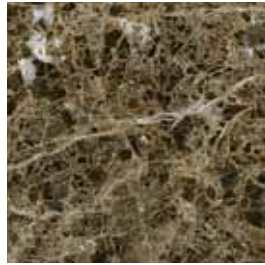

EMPERADOR DARK

STONE TYPE

Marble

FINISH

Polished

ORIGIN

Novelda, Spain

SIZES

12"x12"x3/8"

3/4" (2cm slab)

GEOLOGICAL ERA

Jurassic

(144-206 million years ago)

RECOMMENDED USES

Commercial & Residential

Interior & Exterior

Floor & Wall

Backsplashes

Fireplaces

Tub Surrounds & Showers

Vanities

Emperador Dark is quarried from a bedrock quarry near Novelda, Spain. In this particular marble, it will be normal to see white crystals and veins that are concentrations of white and clear calcite. It is also a softer stone, and may be susceptible to scratching or abrasion. There will be noticeable variations in color and movement between pieces. Therefore, it is important and recommended that a range of this product be viewed before finalizing a purchase. It is a common characteristic for this stone to have voids in the raw material. Before it reaches the polishing stages, these voids are filled with a polyester resin. Depending on how deep the void is, the resin may shrink as it dries, leaving the surface of the filled area slightly lower than the rest. This does not affect the durability, maintenance or beauty of the stone. Finally, a mesh backing is adhered to the stone. As a natural stone product it is recommended that it be sealed to extend its longevity.