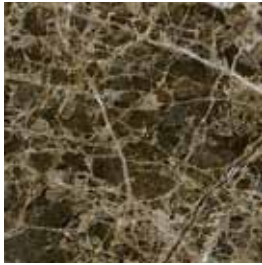

EMPERADOR DARK

STONE TYPE

Marble

FINISH

Polished

ORIGIN

Novelda, Spain

SIZES

12"x12"x3/8"

3/4" (2cm slab)

GEOLOGICAL ERA

Jurassic

(144-206 million years ago)

RECOMMENDED USES

Commercial & Residential

Interior & Exterior

Floor & Wall

Backsplashes

Fireplaces

Tub Surrounds & Showers

Vanities

Emperador Dark is quarried from a bedrock quarry near Novelda, Spain. In this particular marble, it will be normal to see white crystals and veins that are concentrations of white and clear calcite. It is also a softer stone, and may be susceptible to scratching or abrasion. There will be noticeable variations in color and movement between pieces. Therefore, it is important and recommended that a range of this product be viewed before finalizing a purchase. It is a common characteristic for this stone to have voids in the raw material. Before it reaches the polishing stages, these voids are filled with a polyester resin. Depending on how deep the void is, the resin may shrink as it dries, leaving the surface of the filled area slightly lower than the rest. This does not affect the durability, maintenance or beauty of the stone. Finally, a mesh backing is adhered to the stone. As a natural stone product it is recommended that it be sealed to extend its longevity.