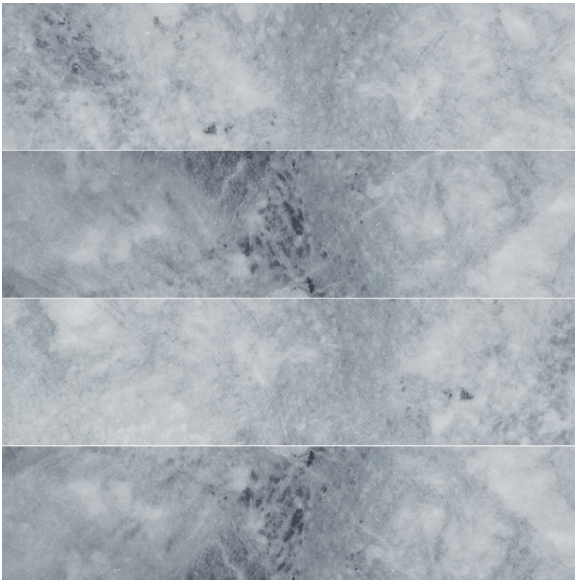

# ARIZONA TILE

# DEEP BLUE

4 × 16 × 3/8

12 × 24 × 3/8

CS-Deep Blue Honed Picket Mesh

Deep Blue is a marble tile that is part of the Completa Series. It is a rich blue marble with very faint, white details dispersed throughout each piece. Its striking blue tone creates a bold statement in any installation. Piece to piece variation in shade or color are inherent in all natural stone products; therefore, when installing natural stone tile, it is recommended to mix tiles from several boxes at a time during installation to achieve the best range of color. As natural stone products, it is recommended that these be sealed to extend their longevity.